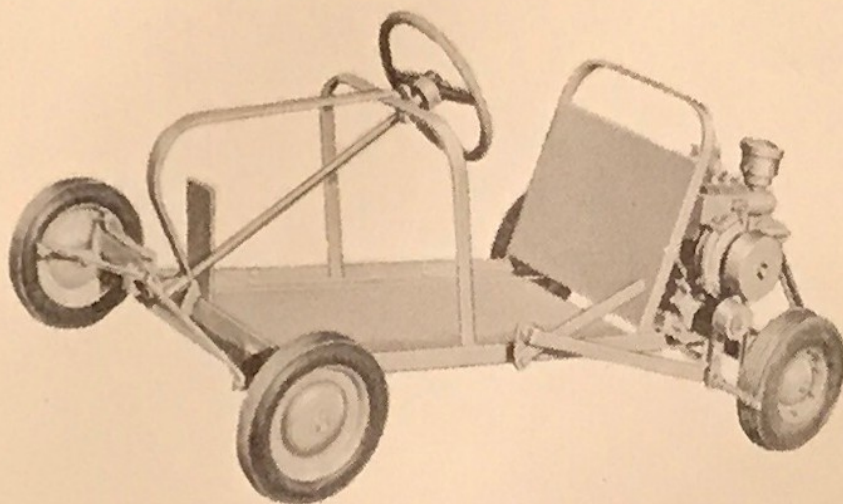

3 HP. Self propelled . . . also light enough for careful hand push trimming.

See Price List

BRIGGS & STRATTON ENGINES

LEAF GRINDERS

For prices and
specifications
... see
price list.

EDGERS

SNOW-BLO

724SP

3 HP. Self propelled. A simple, ruggedly built 24 inch mower. Also higher powered model and hand push models.

See Price List

UNIVERSAL

BRIGGS & STRATTON ENGINES

SENSATION MODEL T

SENSATION "PAMMY"

CARS

BRIGGS & STRATTON ENGINES

GRASS CATCHERS

Only SENSATION has a Grass Catcher Attachment specifically designed for SENSATION MOWERS. You have your choice . . . to MULCH or to CATCH your grass with ALL SENSATION MOWERS that are 24 INCHES OR LESS.