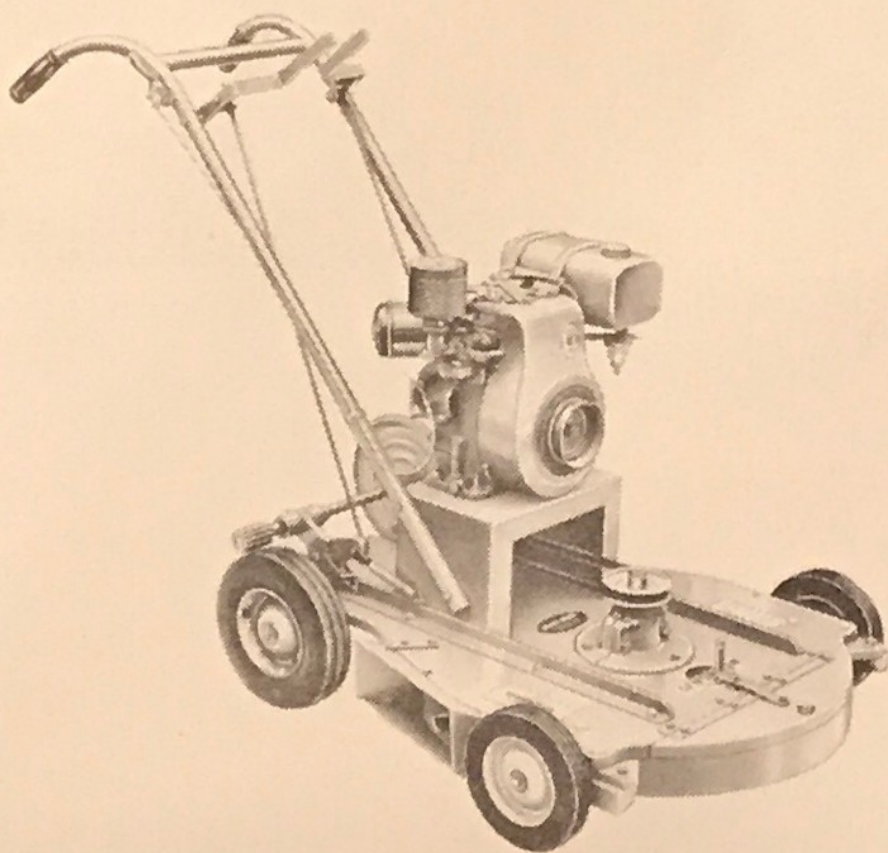

3 HP. Self propelled . . . also light enough for careful hand push trimming.

See Price List

BRIGGS & STRATTON ENGINES

LEAF GRINDERS

For prices and
specifications
... see
price list.

EDGERS

SNOW-BLO

724SP

3 HP. Self propelled. A simple, ruggedly built 24 inch mower. Also higher powered model and hand push models.

See Price List

UNIVERSAL

BRIGGS & STRATTON ENGINES

SENSATION MODEL T

SENSATION "PAMMY"

CARS

BRIGGS & STRATTON ENGINES