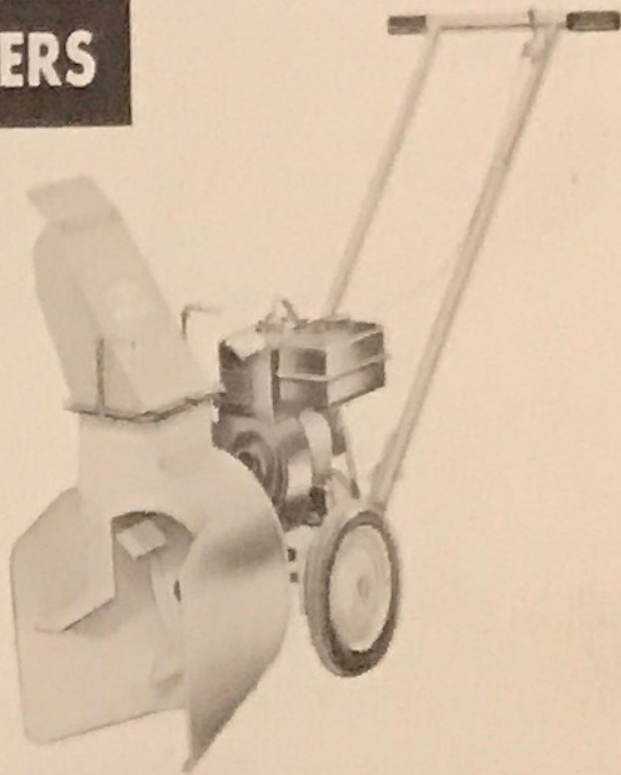

3 HP. Self propelled . . . also light enough for careful hand push trimming.

See Price List

BRIGGS & STRATTON ENGINES

LEAF GRINDERS

For prices and
specifications
... see
price list.

EDGERS

SNOW-BLO

724SP

3 HP. Self propelled. A simple, ruggedly built 24 inch mower. Also higher powered model and hand push models.

See Price List

UNIVERSAL

BRIGGS & STRATTON ENGINES

SENSATION MODEL T

SENSATION "PAMMY"

CARS

BRIGGS & STRATTON ENGINES

GRASS CATCHERS

Only SENSATION has a Grass Catcher Attachment specifically designed for SENSATION MOWERS. You have your choice . . . to MULCH or to CATCH your grass with ALL SENSATION MOWERS that are 24 INCHES OR LESS.