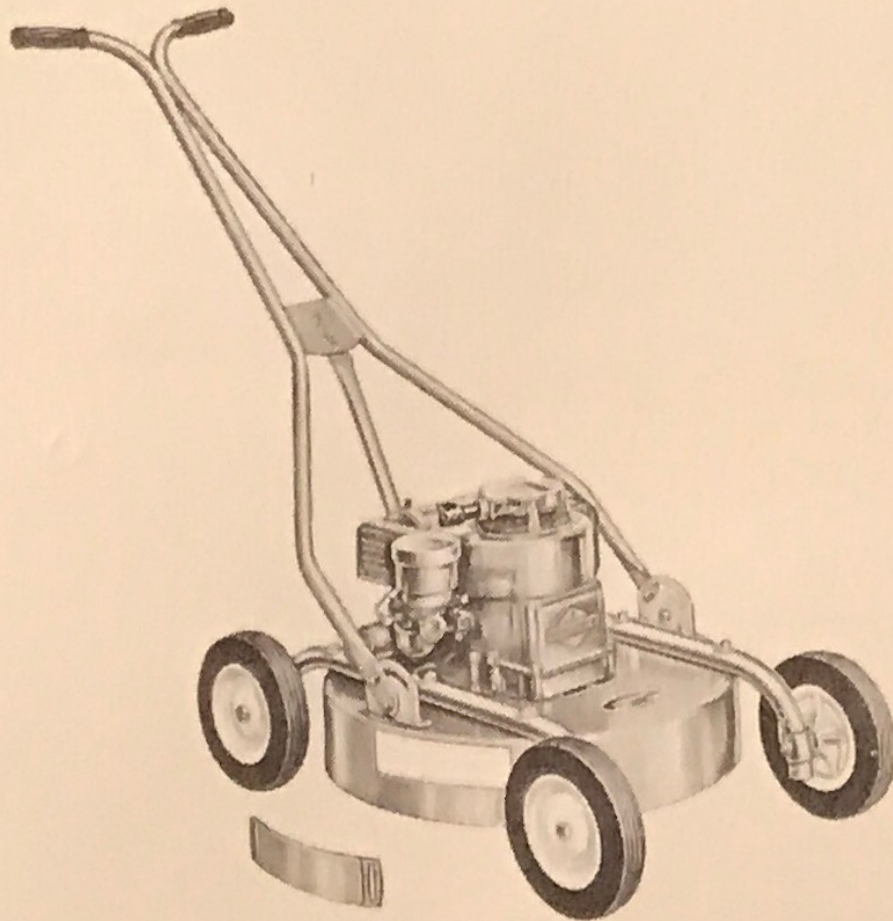

20G6

**3 HP 4 cycle, also 2 HP 4 cycle, 2½
HP 2 cycle and Satelite Electric.**

See Price List

MOW-BLO

BRIGGS & STRATTON ENGINES

P21G6

4 cycle 3 HP. Available with 2 cycle engine and electric motor.

See Price List

SUSPEND-A-MOW

BRIGGS & STRATTON ENGINES

22-6

3 HP 4 cycle or 22B 2 HP 4 cycle.

See Price List

SENSATION GAL

BRIGGS & STRATTON ENGINES

F22SP6

3 HP. Self propelled . . . also light enough for careful hand push trimming.

See Price List

BRIGGS & STRATTON ENGINES

LEAF GRINDERS

For prices and
specifications
... see
price list.

EDGERS

SNOW-BLO

724SP