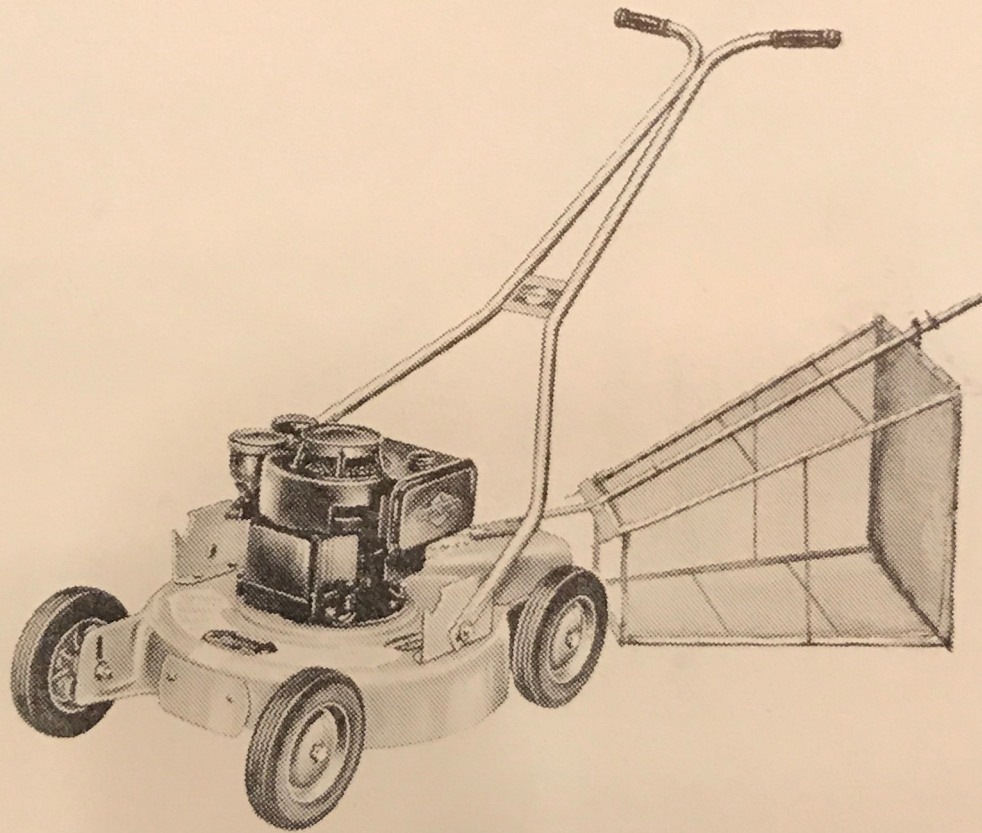

20G6

**3 HP 4 cycle, also 2 HP 4 cycle, 2½
HP 2 cycle and Satelite Electric.**

See Price List

MOW-BLO

BRIGGS & STRATTON ENGINES

P21G6

4 cycle 3 HP. Available with 2 cycle engine and electric motor.

See Price List

SUSPEND-A-MOW

BRIGGS & STRATTON ENGINES

22-6

3 HP 4 cycle or 22B 2 HP 4 cycle.

See Price List

SENSATION GAL

BRIGGS & STRATTON ENGINES

F22SP6