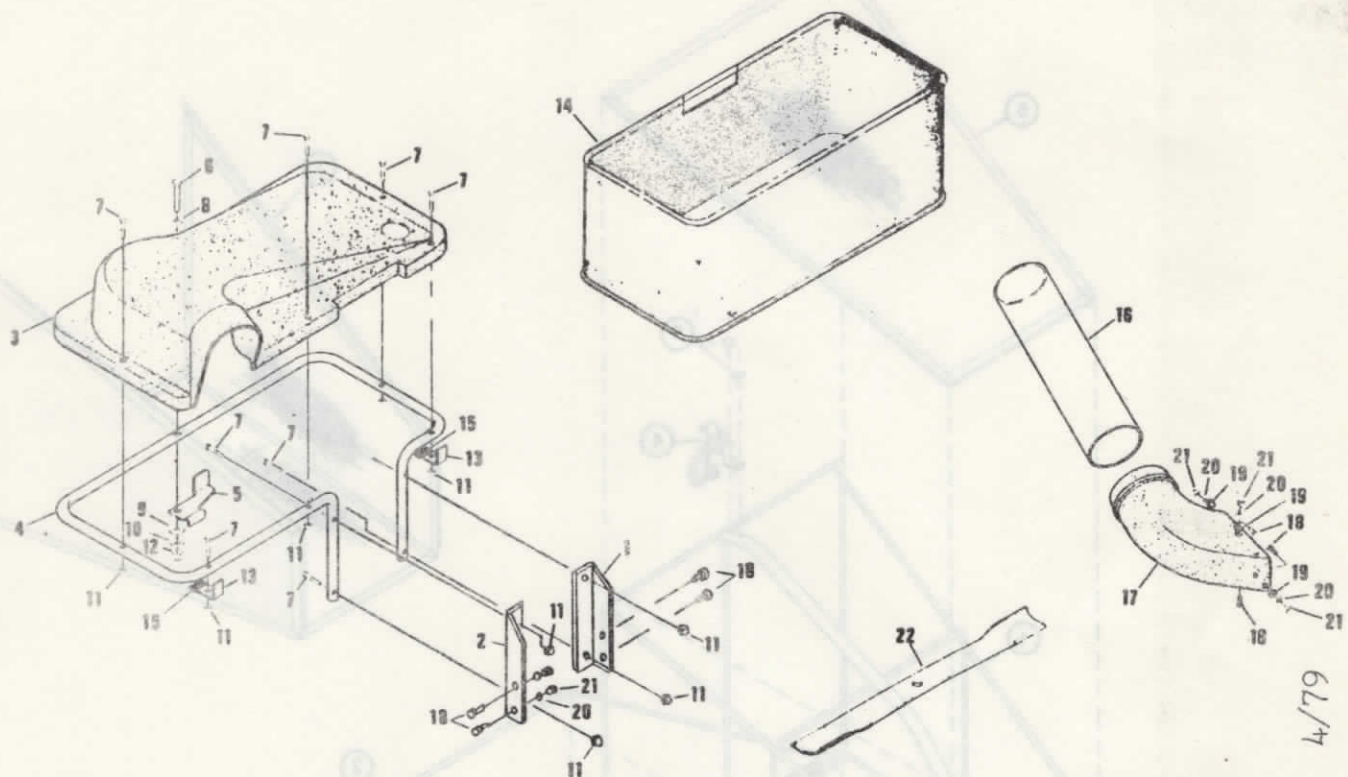

SENSATION

GRASS CATCHER PARTS LIST

Form No. 113-917 4/79

ITEM NO.	PART NO.	DESCRIPTION	ITEM NO.	PART NO.	DESCRIPTION
1	021-907	Frame w/Hinge Door	9	021-939	Tee Bracket - Universal 5 Hole
2	021-910	Rear Door w/Hinges	10	913-191	H.C.S. 1/4 NC x 1-1/2 Full Thread
3	023-938	Hinge	11	999-596	Tension Nut 1/4-20
4	999-553	Catch	12	982-181	Lock Washer 1/4 Split
5	999-353	Pop Rivet 1/8 x 3/8	13	021-940	Eye Nut 1/4 NC
*6	033-904	Top Screen Panel	*14	999-530	Hog Ring - Hand Pliers
*7	033-903	Bottom & Sides Panel		*032-901	Panel Kit - includes one ea of #6, #7, #8, and 100 ea of #14
*8	033-905	Door Screen Panel			

SENSATION

GRASS CATCHER PARTS LIST

Models

90H9-0

90H9-1

ITEM NO.	PART NO.	DESCRIPTION	ITEM NO.	PART NO.	DESCRIPTION
1	023-944	Mounting Bracket, L. H.	13	023-946	Bag Frame Support
2	023-945	Mounting Bracket, R. H.	14	033-913	Bag
3	323-901	Frame Hood	15	323-904	Knob - Lever
4	023-943	Frame	16	323-903	Tube
5	023-947	Bag Latch	17	323-902	Chute Extension
6	901-224	Hex Cap Screw 3/8 NC x 2	18	901-205	Hex Cap Screw 5/16 NC x 3/4
7	999-573	Hex Mach Screw, 5/16 NC x 1-5/8	19	980-200	Washer, Flat 5/16
8	981-224	Washer, Flat .406" .750 x .063	20	982-200	Lock Washer, 5/16 Split
9	980-224	Washer, Flat .437" 1.0 x .083	21	960-200	Nut, 5/16 NC Hex
10	999-572	Spring, Washer, .385" .730 x .130	22	123-805	Blade, 26" Welded Tip Airlift (Used on Model #90H9-0)
11	999-574	Nut, KEPS 5/16 NC		123-804	Blade, 30" Welded Tip Airlift (Used on Model #90H9-1)
12	996-224	Nut, Ring Lock 3/8 NC Hex			