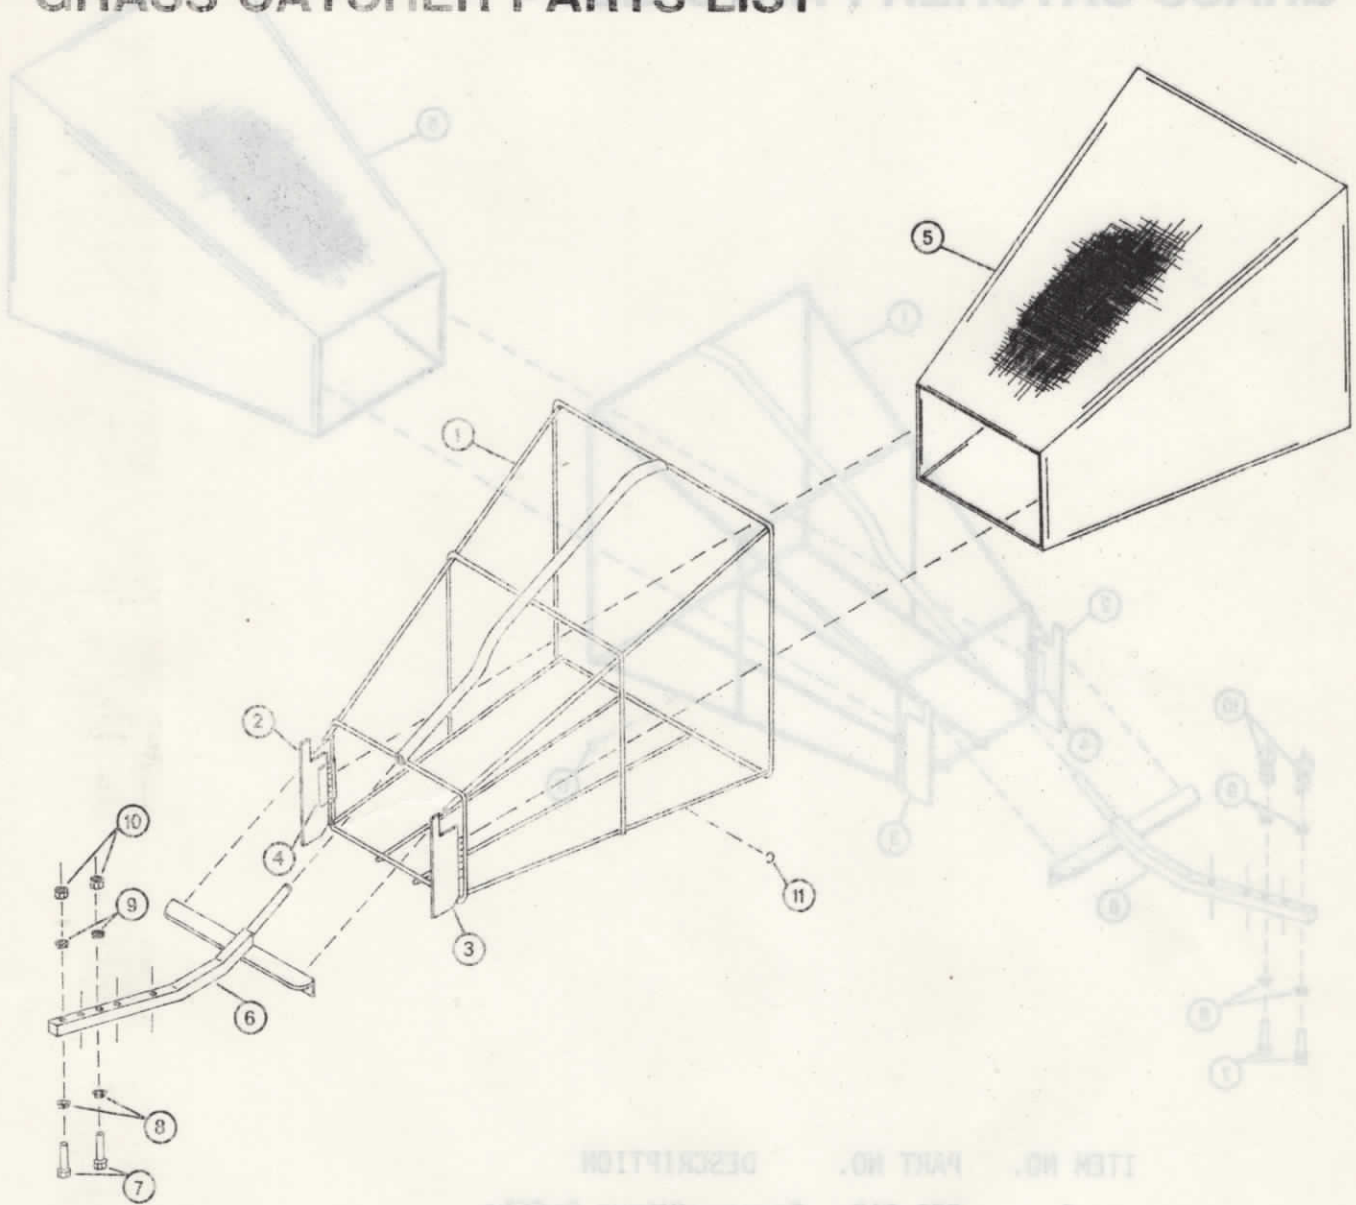

SENSATION

GRASS CATCHER PARTS LIST

Model 90A9-0
(Old No. GC-20A)

ITEM	PART NO.	DESCRIPTION	ITEM	PART NO.	DESCRIPTION
1	021-913	Frame w/hinge baffle	8	980-181	Washer, 1/4 Flat
2	021-916	Baffle w/hinge R.H.	9	982-181	Lock Washer, 1/2 Split
3	021-915	Baffle w/hinge L.H.	10	960-181	Nut, 1/4 NC Hex
4	023-938	Hinge	*11	033-904	Top Screen Panel
5	999-530	Hog Ring - Hand pliers	*12	033-903	Bottom & Sides Panel
6	021-939	Tee Bracket - Universal	*13	033-905	Rear Panel
7	901-191	HCS - 1/4 NC X 1-1/2		*032-901	Panel Kit - Includes one ea. of #11, 12, 13 and 100 ea. of #5.

SENSATION

GRASS CATCHER PARTS LIST

Model 90A9-1
(Old No. GC-23A)

ITEM	PART NO.	DESCRIPTION
1	021-913	Frame w/hinge baffle
2	021-916	Baffle w/hinge R.H.
3	021-915	Baffle w/hinge L.H.
4	023-938	Hinge
5	999-530	Hog Ring - Hand pliers
*6	033-904	Top Screen Panel
*7	033-903	Bottom & Sides Panel
*8	033-905	Rear Panel
	*032-901	Panel Kit - Includes one ea. of #6, 7, 8 and 100 ea. of #5.

MODEL 90A9-2
90A9-3

SENSATION

GRASS CATCHER PARTS LIST

Form No. 113-915 4/79

Form No. 113-915 4/79

ITEM NO.	PART NO.	DESCRIPTION
1	021-913	Frame w/Hinge Baffle
2	021-916	Baffle w/Hinge R.H.
3	021-915	Baffle w/Hinge L.H.
4	023-938	Hinge
5	033-906	Replacement Poly Bag — Includes 100 ea of item #11
6	021-939	Tee Bracket — Universal
7	901-191	Hex Cap Screw 1/4 NC x 1 1/2
8	980-181	Washer 1/4 Flat
9	982-181	Lock Washer 1/4 Split
10	960-181	Nut 1/4 NC Hex
11	999-530	Hog Ring — Hand Pliers (50 count min.)