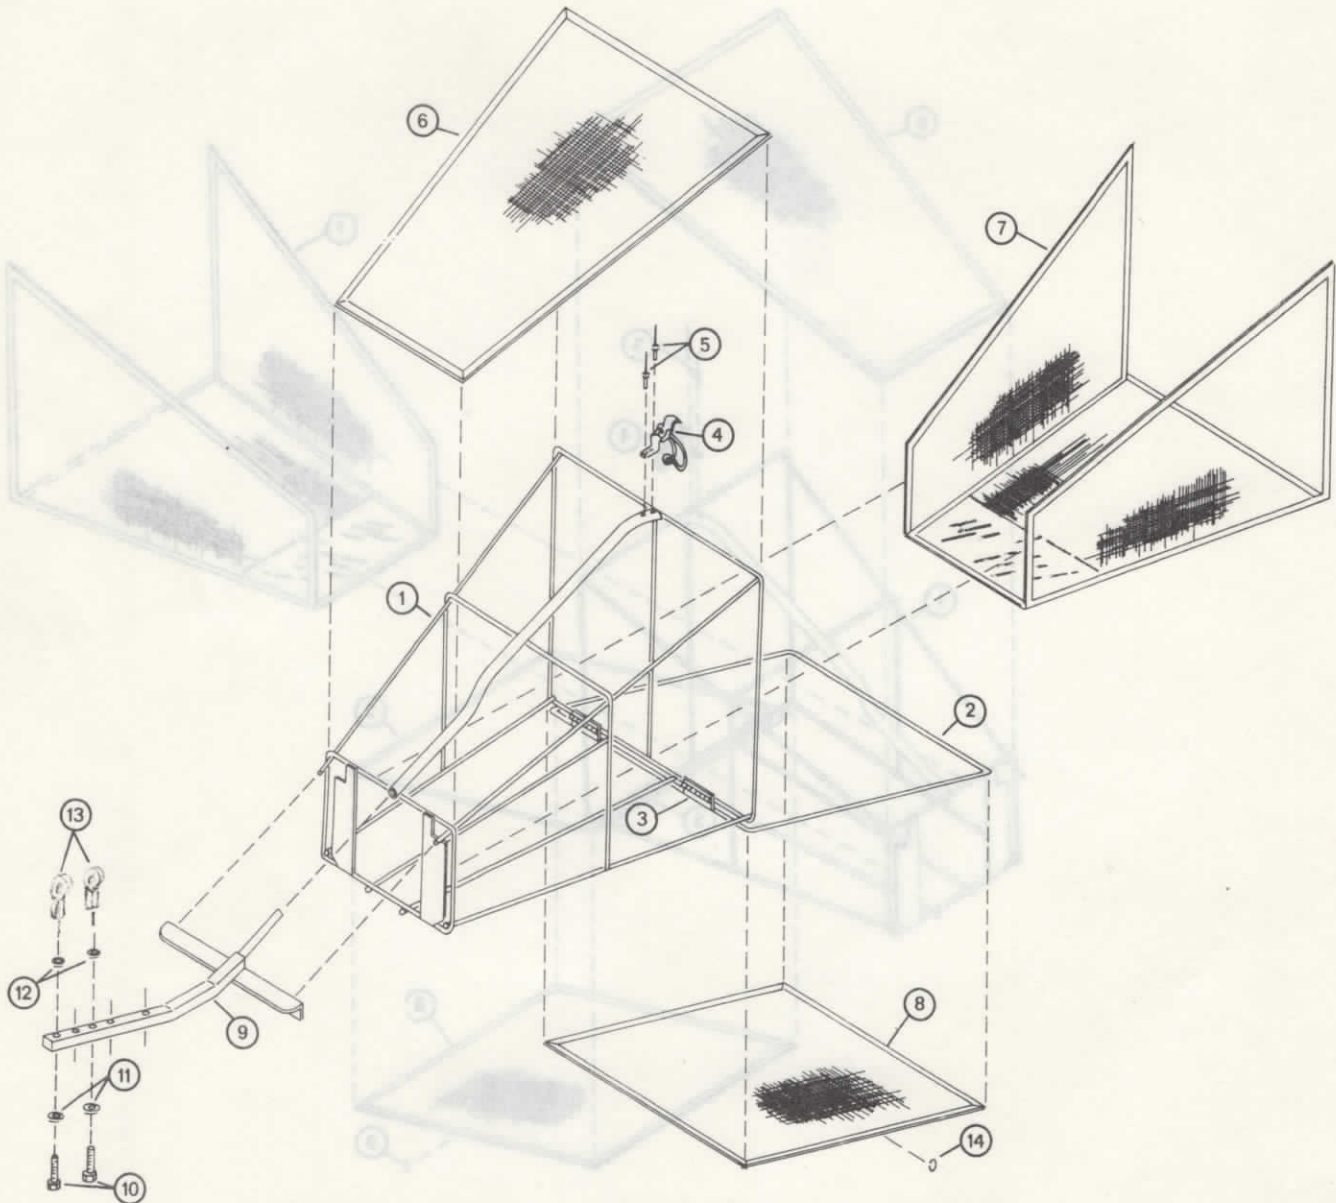

THE SENSATION CORPORATION • OMAHA, NEBRASKA 68110 USA

MODEL 90B9-1

(01d No. GC-23B)

SENSATION

GRASS CATCHER PARTS LIST

ITEM NO.	PART NO.	DESCRIPTION	ITEM NO.	PART NO.	DESCRIPTION
1	021-907	Frame w/Hinge Door	*7	033-903	Bottom & Sides Panel
2	021-910	Rear Door w/Hinges	*8	033-905	Door Screen Panel
3	023-938	Hinge	9	999-530	Hog Ring - Hand Pliers
4	999-553	Catch		*032-901	Panel Kit - includes one ea of #6, #7, #8, and 100 ea of #9
5	999-353	Pop Rivet 1/8 x 3/8			
*6	033-904	Top Screen Panel			

SENSATION

GRASS CATCHER PARTS LIST

Form No. 113-917 4/79

ITEM NO.	PART NO.	DESCRIPTION	ITEM NO.	PART NO.	DESCRIPTION
1	021-907	Frame w/Hinge Door	9	021-939	Tee Bracket - Universal 5 Hole
2	021-910	Rear Door w/Hinges	10	913-191	H.C.S. 1/4 NC x 1-1/2 Full Thread
3	023-938	Hinge	11	999-596	Tension Nut 1/4-20
4	999-553	Catch	12	982-181	Lock Washer 1/4 Split
5	999-353	Pop Rivet 1/8 x 3/8	13	021-940	Eye Nut 1/4 NC
*6	033-904	Top Screen Panel	*14	999-530	Hog Ring - Hand Pliers
*7	033-903	Bottom & Sides Panel		*032-901	Panel Kit - includes one ea of #6, #7, #8, and 100 ea of #14
*8	033-905	Door Screen Panel			