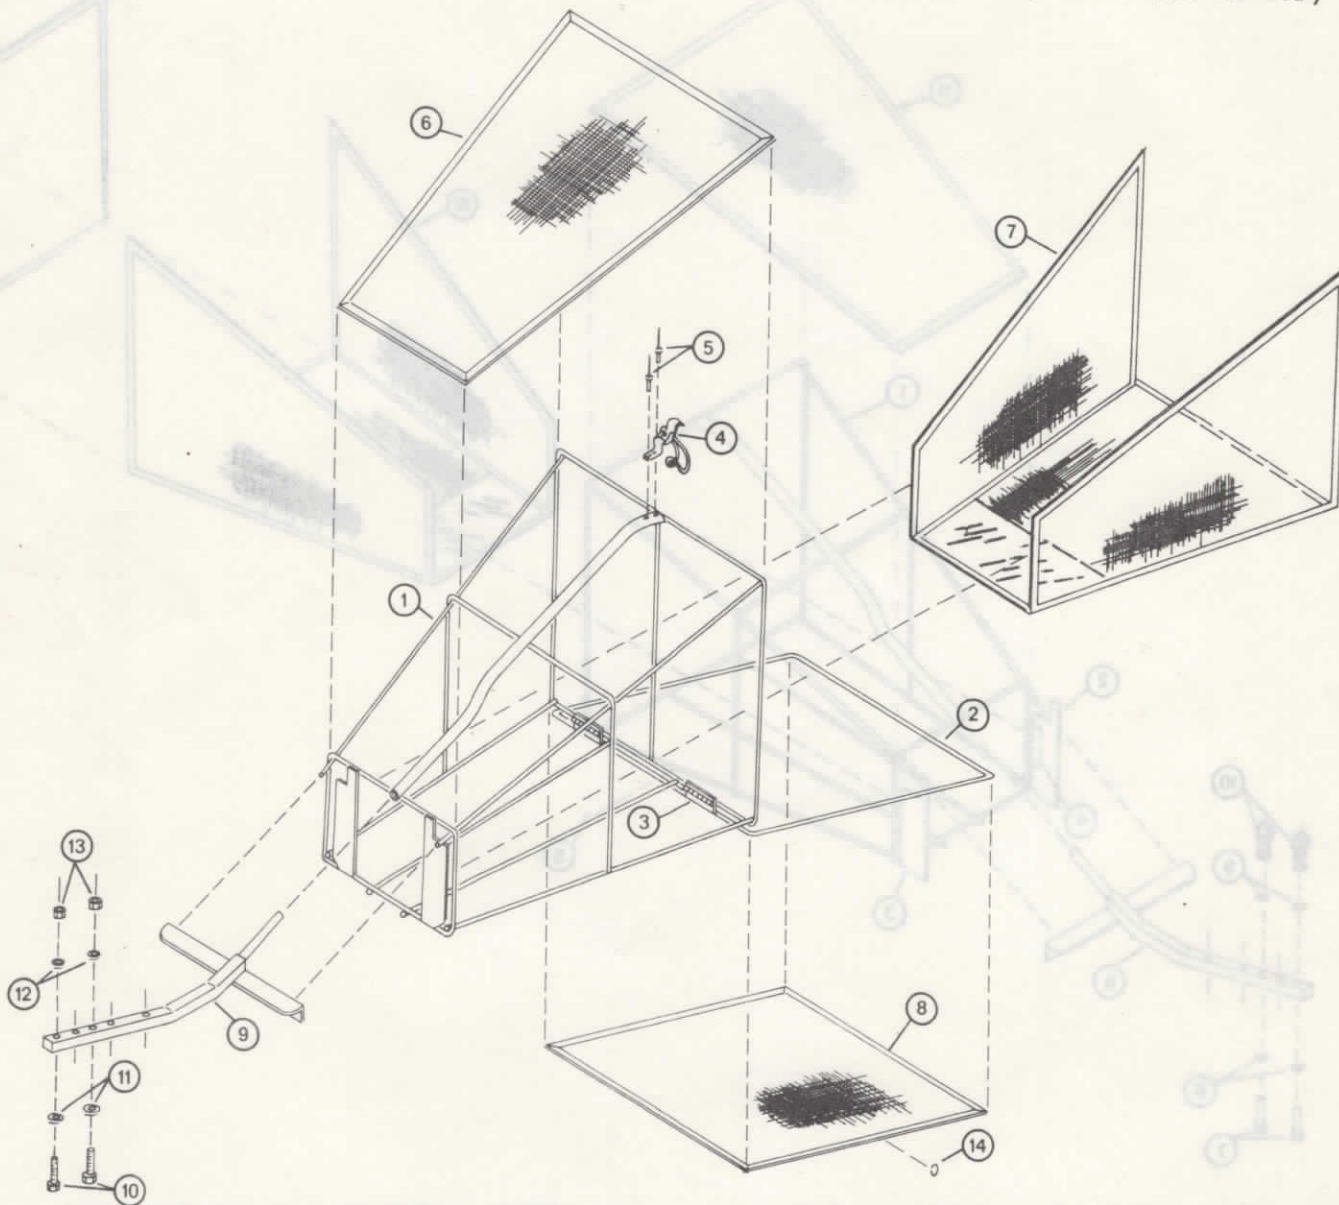

THE SENSATION CORPORATION • OMAHA, NEBRASKA 68110 USA

SENSATION

Model 90A9-5

GRASS CATCHER PARTS LIST

ITEM	PART NO.	DESCRIPTION	ITEM	PART NO.	DESCRIPTION
1	021-913	Frame w/hinge baffle	8	999-596	Tension Nut, 1/4-20
2	021-916	Baffle w/hinge R.H.	9	982-181	Lock Washer, 1/2 Split
3	021-915	Baffle w/hinge L.H.	10	021-940	Eye Nut, 1/4 NC
4	023-938	Hinge	*11	033-904	Top Screen Panel
5	999-530	Hog Ring - Hand pliers	*12	033-903	Bottom & Sides Panel
6	021-939	Tee Bracket - Universal	*13	033-905	Rear Panel
7	913-191	HCS - 1/4 NC X 1-1/2	*032-901		Panel Kit - Includes one ea. of #11, 12, 13 and 100 ea. of #5.

SENSATION

GRASS CATCHER PARTS LIST

MODELS 90B9-0
90B9-2
90B9-3
90B9-4

(90B9-0 was GC-20B)

ITEM NO.	PART NO.	DESCRIPTION	ITEM NO.	PART NO.	DESCRIPTION
1	021-907	Frame w/Hinge Door	9	021-939	Tee Bracket — Universal
2	021-910	Rear Door w/Hinges	10	901-191	Hex Cap Screw 1/4 NC x 1 1/2
3	023-938	Hinge	11	980-181	Washer 1/4 Flat
4	999-553	Catch	12	982-181	Lock Washer 1/4 Split
5	999-353	Pop Rivet 1/8 x 3/8	13	960-181	Nut 1/4 NC Hex
6	033-904	Top Screen Panel	*14	999-530	Hog Ring — Hand Pliers (50 count min.)
7	033-903	Bottom & Sides Panel		*032-901	Panel Kit — includes one each of items #6, #7, #8 and 100 ea of item #14.
*8	033-905	Door Screen Panel			