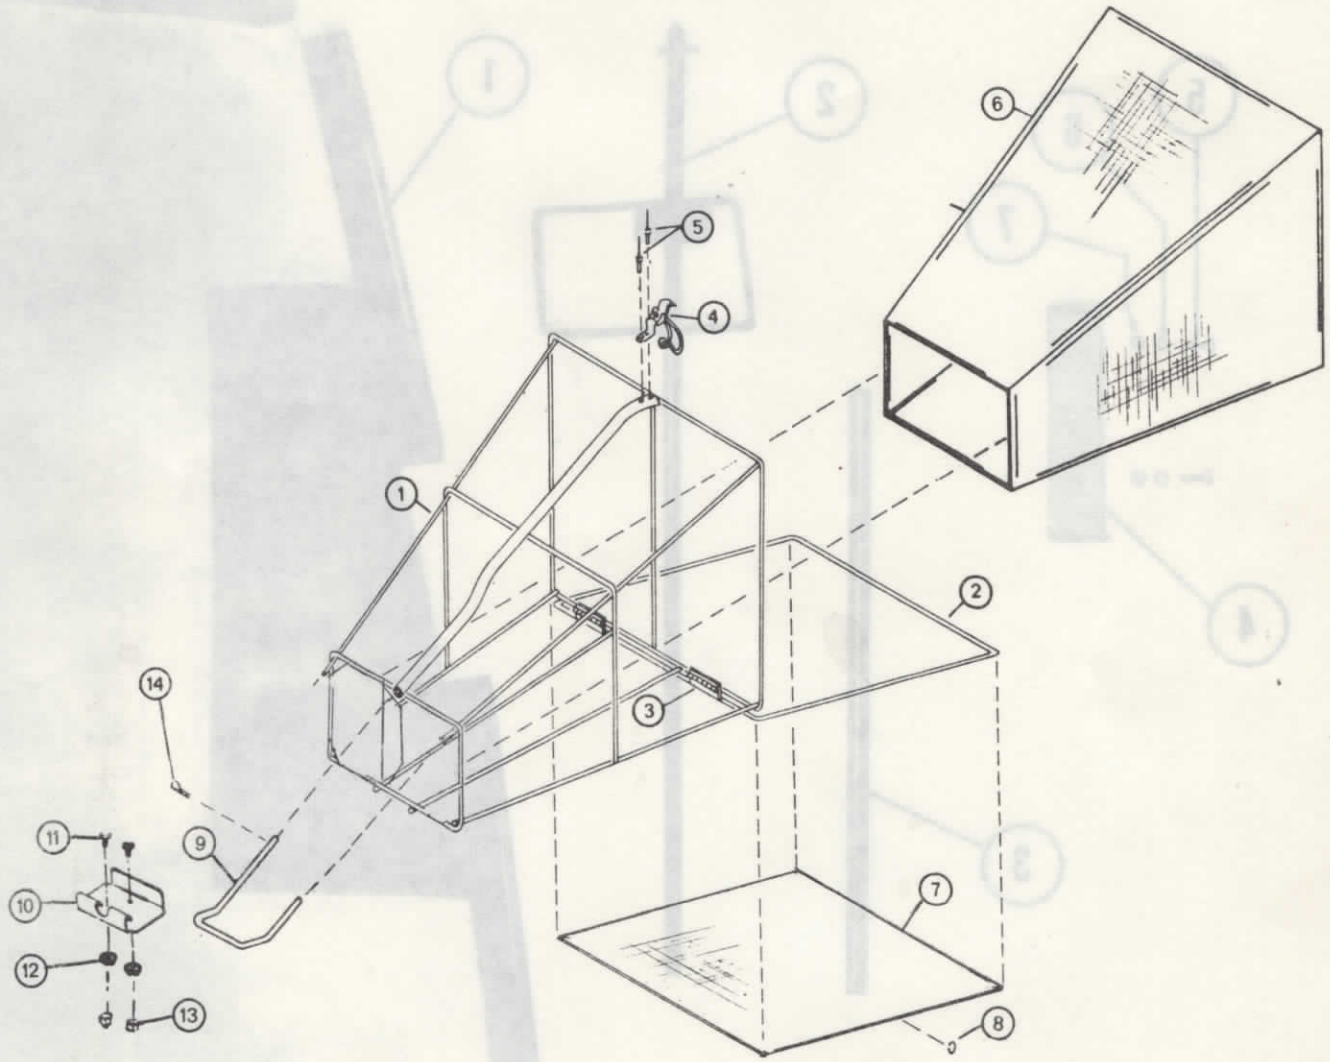

SENSATION

GRASS CATCHER PARTS LIST

Model 90M9-0
(Old No. GC-40A)

ITEM	PART NO.	DESCRIPTION
1	021-929	Frame w/Hinge Baffle
2	021-927	Baffle w/Hinge
3	023-926	Hinge - Spring
4	033-906	Replacement Poly Bag - Includes 100 ea. of item #10
5	023-927	Bracket Rod
6	033-908	Deck Bracket
7	901-186	Hex Cap Screw, 1/4 NC X 3/4
8	982-181	Lock Washer, 1/4 Split
9	960-181	Nut, 1/4 NC Hex
10	999-530	Hog Ring - Hand Pliers (50 count minimum)
11	992-119	Cotter Pin, 3/32 X 7/8

SENSATION

GRASS CATCHER PARTS LIST

Model 90N9-0
(Old No. GC-40B)

ITEM	PART NO.	DESCRIPTION	ITEM	PART NO.	DESCRIPTION
1	021-932	Frame w/Hinge Door	9	023-927	Bracket Rod
2	021-910	Rear Door w/Hinges	10	033-908	Deck Bracket
3	023-938	Hinge	11	901-186	Hex Cap Screw, 1/4 NC X 3/4
4	999-553	Catch	12	982-181	Lock Washer, 1/4 Split
5	999-353	Pop Rivet, 1/8 X 3/8	13	960-181	Nut, 1/4 NC Hex
*6	030-901	Bag - Poly	14	992-119	Cotter Pin, 3/32 X 7/8
*7	030-902	Cover - Door	*033-907		Replacement Cover Kit, includes one ea. of #6, #7, and 100 ea. of #8.
*8	999-530	Hog Ring - Hand Pliers			