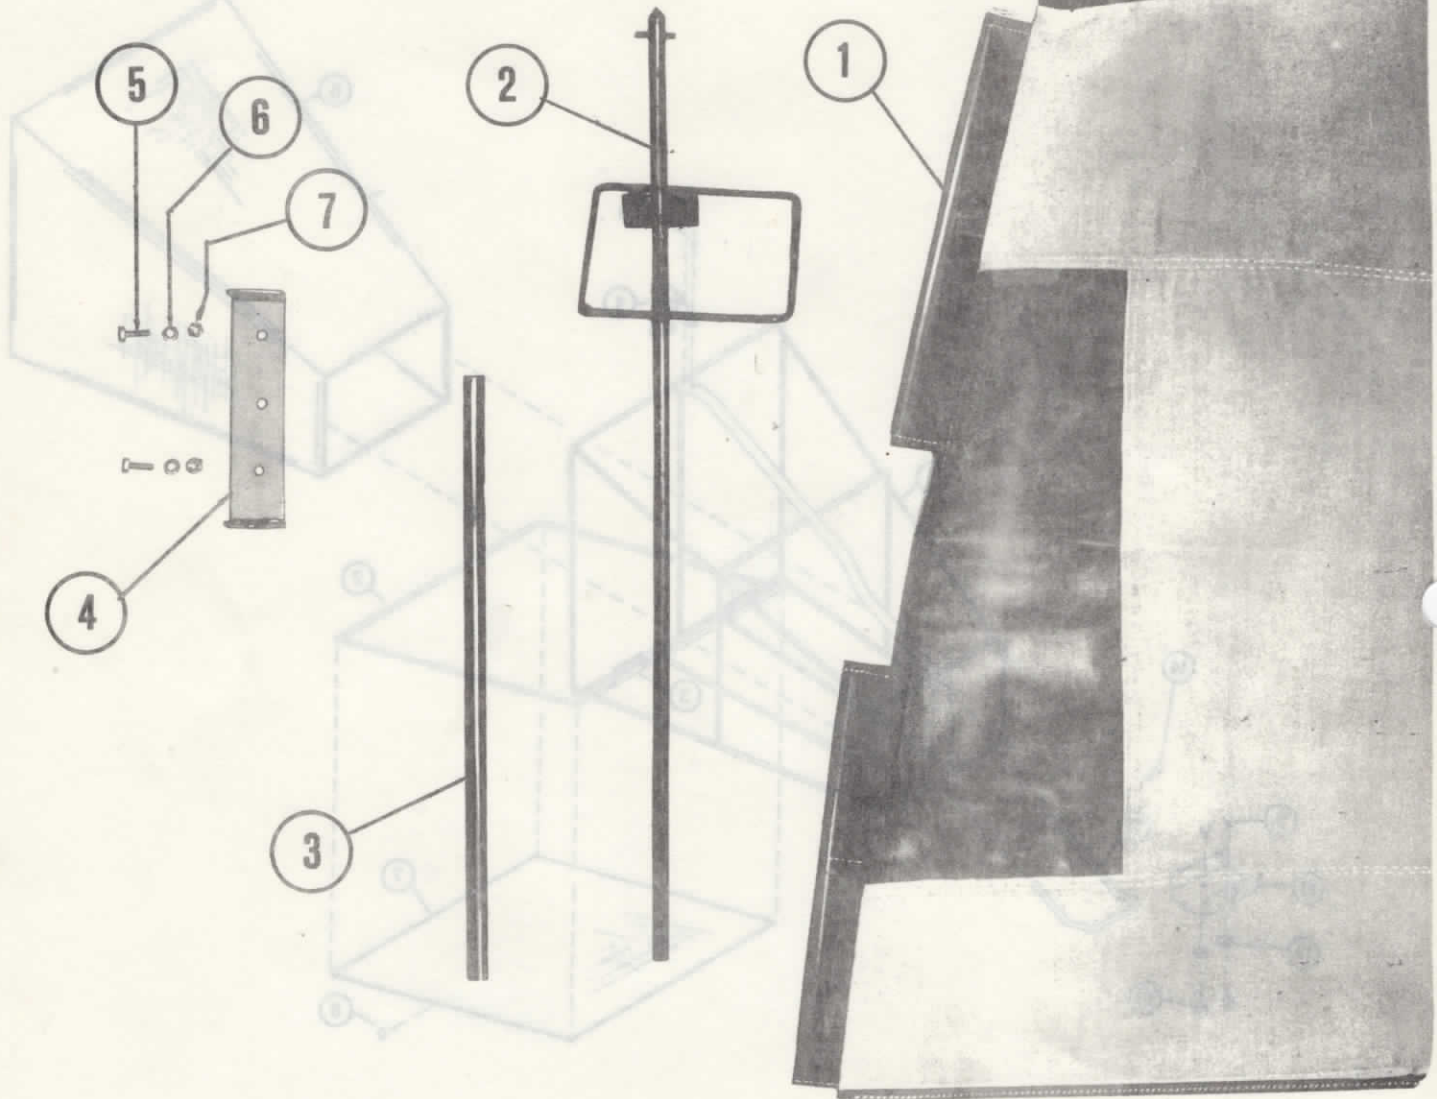

SENSATION

MODEL 9009-0

(Old No. GC-28A)

GRASS CATCHER PARTS LIST

1012 10" 113-904 1/10

ITEM NO.	NEW PART NO.	OLD PART NO.	DESCRIPTION	ITEM
1	033-902	GC-28	Bag Only (Cloth)	1
2	022-902	GC-28AM	Frame Weldment	2
3	023-901	GC-29D	Extension Tube	3
4	023-906	GC-29F	Mounting Bracket	4
5	901-185	CC-3	HCS, 1/4 NC X 5/8	5
6	982-181	WL-1	Lock Washer, 1/4 Split	6
7	960-181	NC-6	Nut, 1/4 NC Hex	7