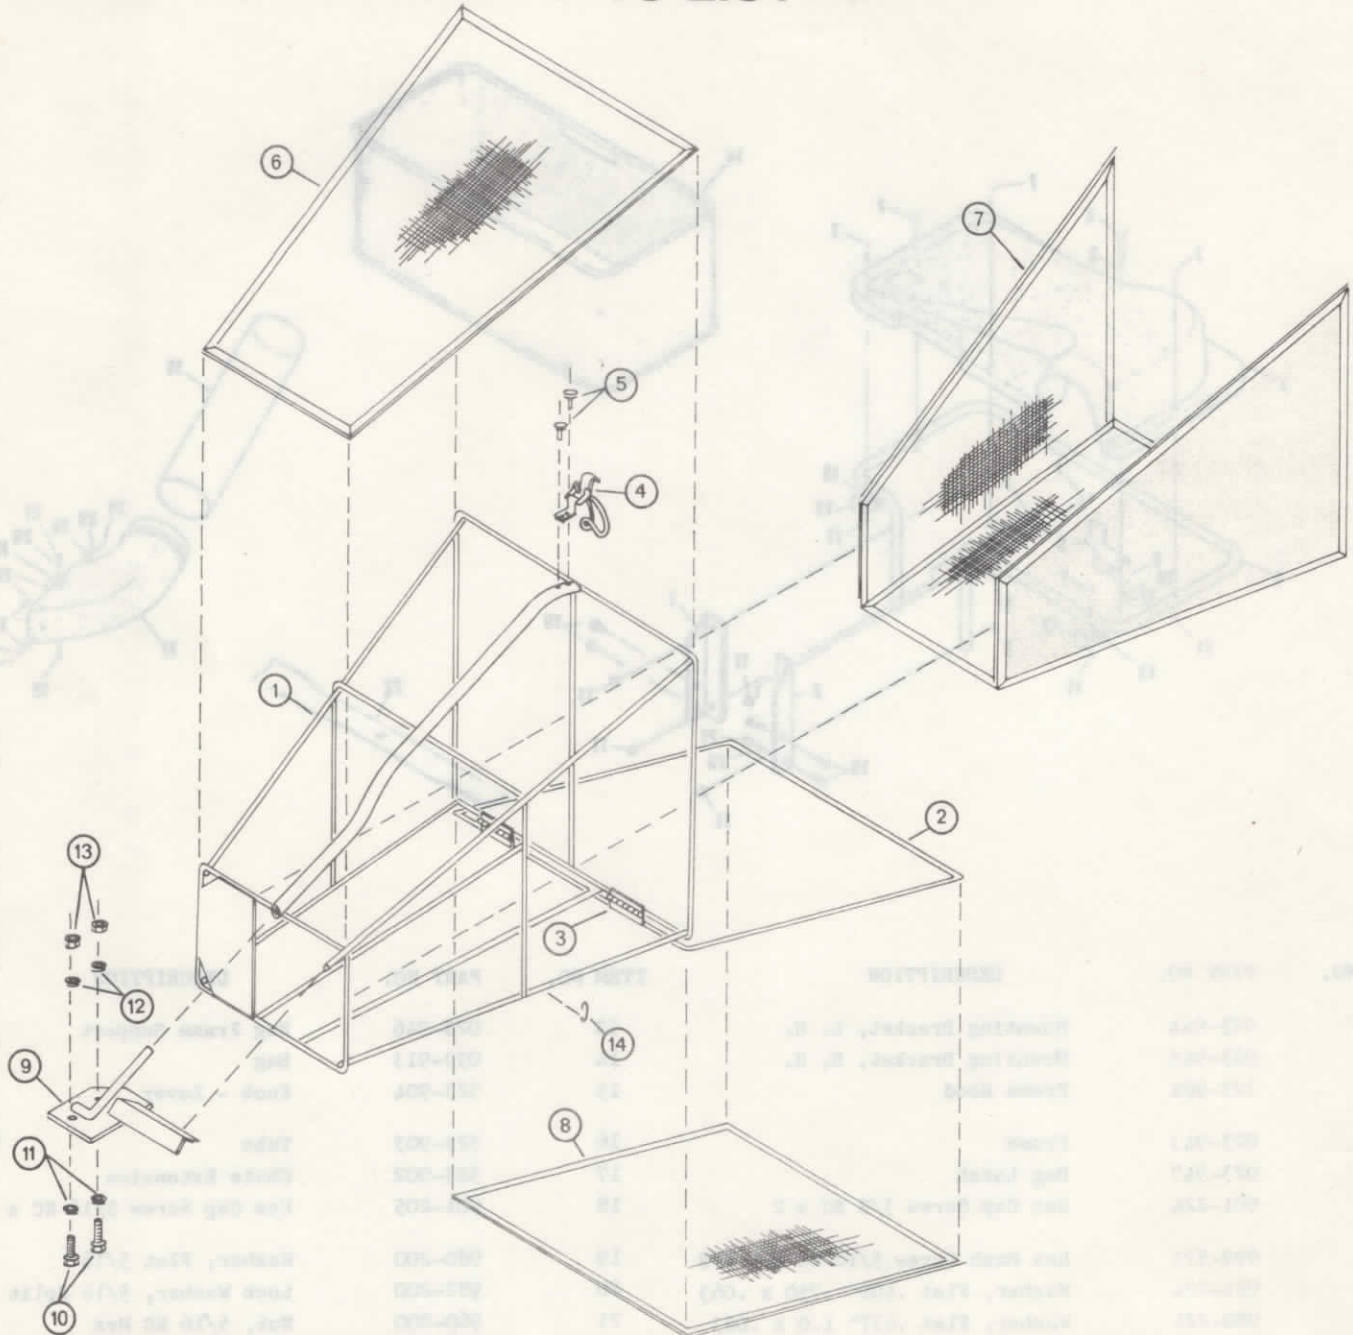

MODELS 90J9-0
90J9-1
90J9-2

SENSATION

GRASS CATCHER PARTS LIST

ITEM NO.	PART NO.	DESCRIPTION	ITEM NO.	PART NO.	DESCRIPTION
1	021-935	Frame w/Hinge Door	9	021-934	Mounting Bracket
2	021-910	Rear Door w/Hinges	10	901-188	Hex Cap Screw 1/4 NC x 1
3	023-938	Hinge	11	980-181	Washer 1/4 Flat
4	999-553	Catch	12	982-181	Lock Washer 1/4 Split
5	999-353	Pop Rivet 1/8 x 3/8	13	960-181	Nut 1/4 NC Hex
*6	033-904	Top Screen Panel	*14	999-530	Hog Ring — Hand Pliers (50 count min.)
*7	033-914	Bottom & Sides Panel	*14	*032-903	Panel Kit — includes one of each of items #6, #7, #8 and 100 ea of item #14.
*8	033-905	Door Screen Panel			

THE SENSATION CORPORATION • OMAHA, NEBRASKA 68110 USA

Form No. 113-911 4/79