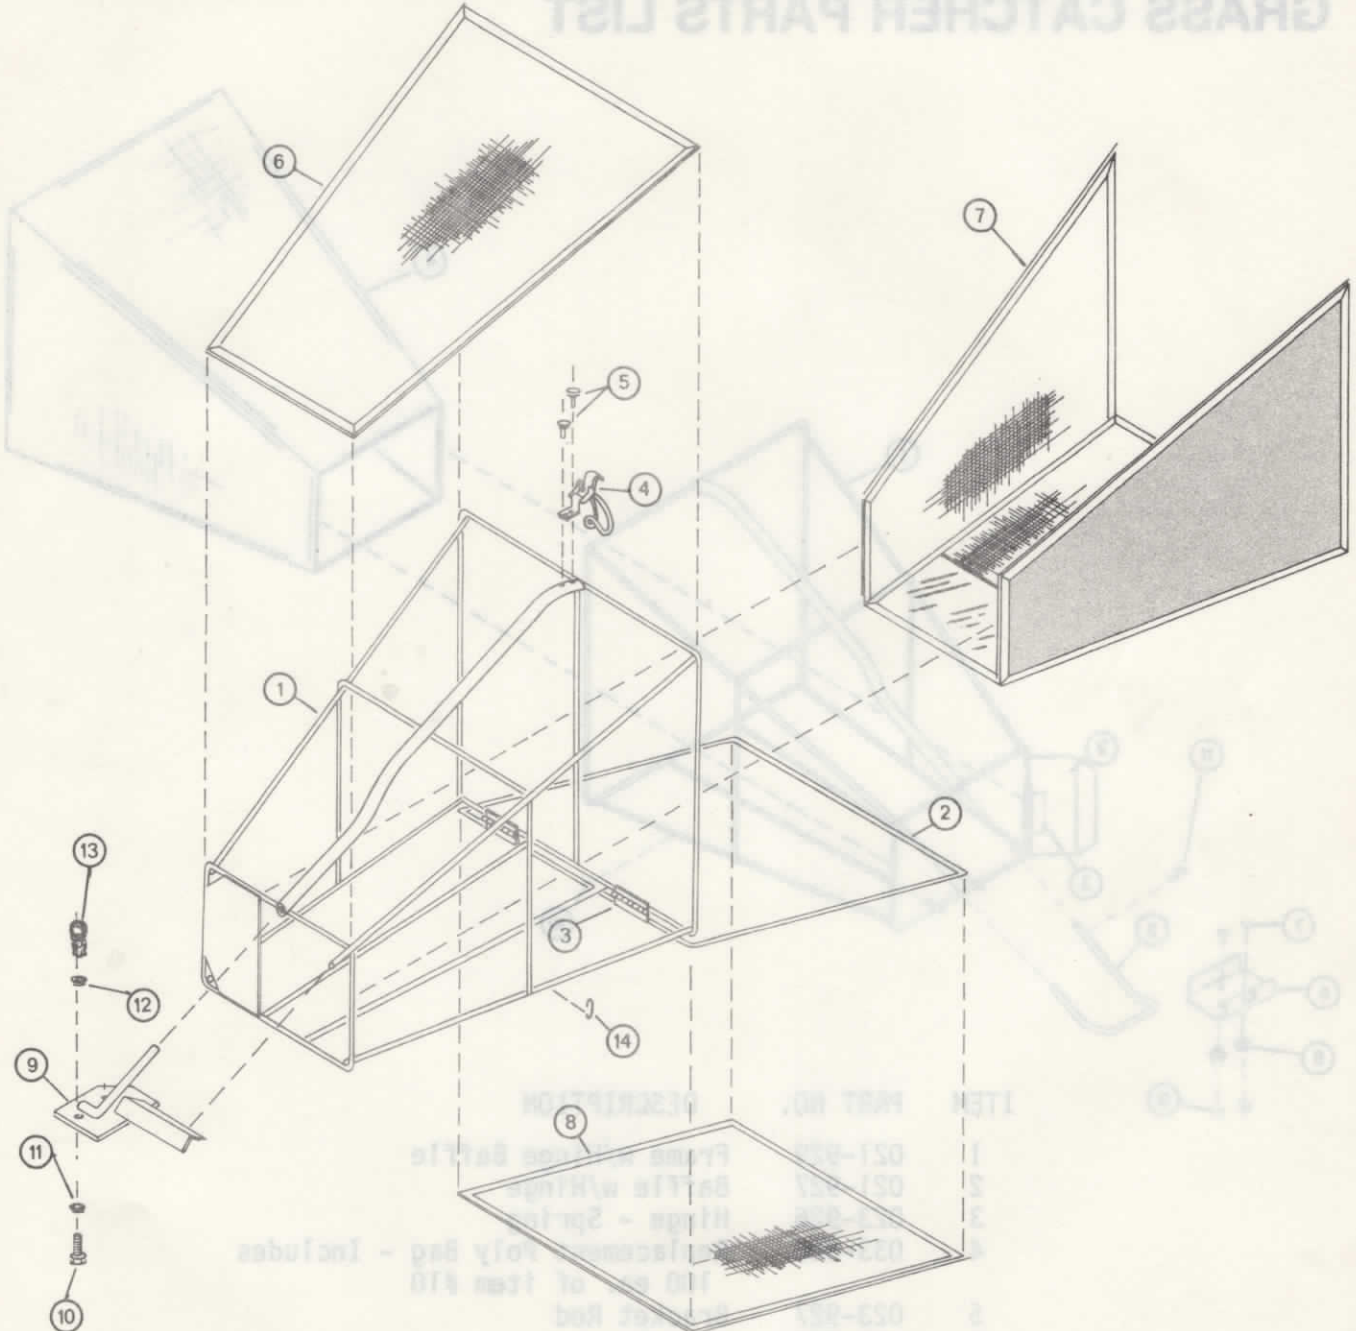

SENSATION

GRASS CATCHER PARTS LIST

ITEM NO.	PART NO.	DESCRIPTION	ITEM NO.	PART NO.	DESCRIPTION
1	021-935	Frame w/Hinge Door	9	021-934	Mounting Bracket
2	021-910	Rear Door w/Hinges	10	901-188	Hex Cap Screw 1/4 NC x 1
3	023-938	Hinge	11	999-596	Tension Nut 1/4-20
4	999-553	Catch	12	982-181	Lock Washer 1/4 Split
5	999-353	Pop Rivet 1/8 x 3/8	13	021-940	Eye Nut 1/4 NC
*6	033-904	Top Screen Panel	*14	999-530	Hog Ring - Hand Pliers
*7	033-914	Bottom & Sides Panel		*032-903	Panel Kit - includes one ea of #6, #7, #8 and 100 ea of #14.
*8	033-905	Door Screen Panel