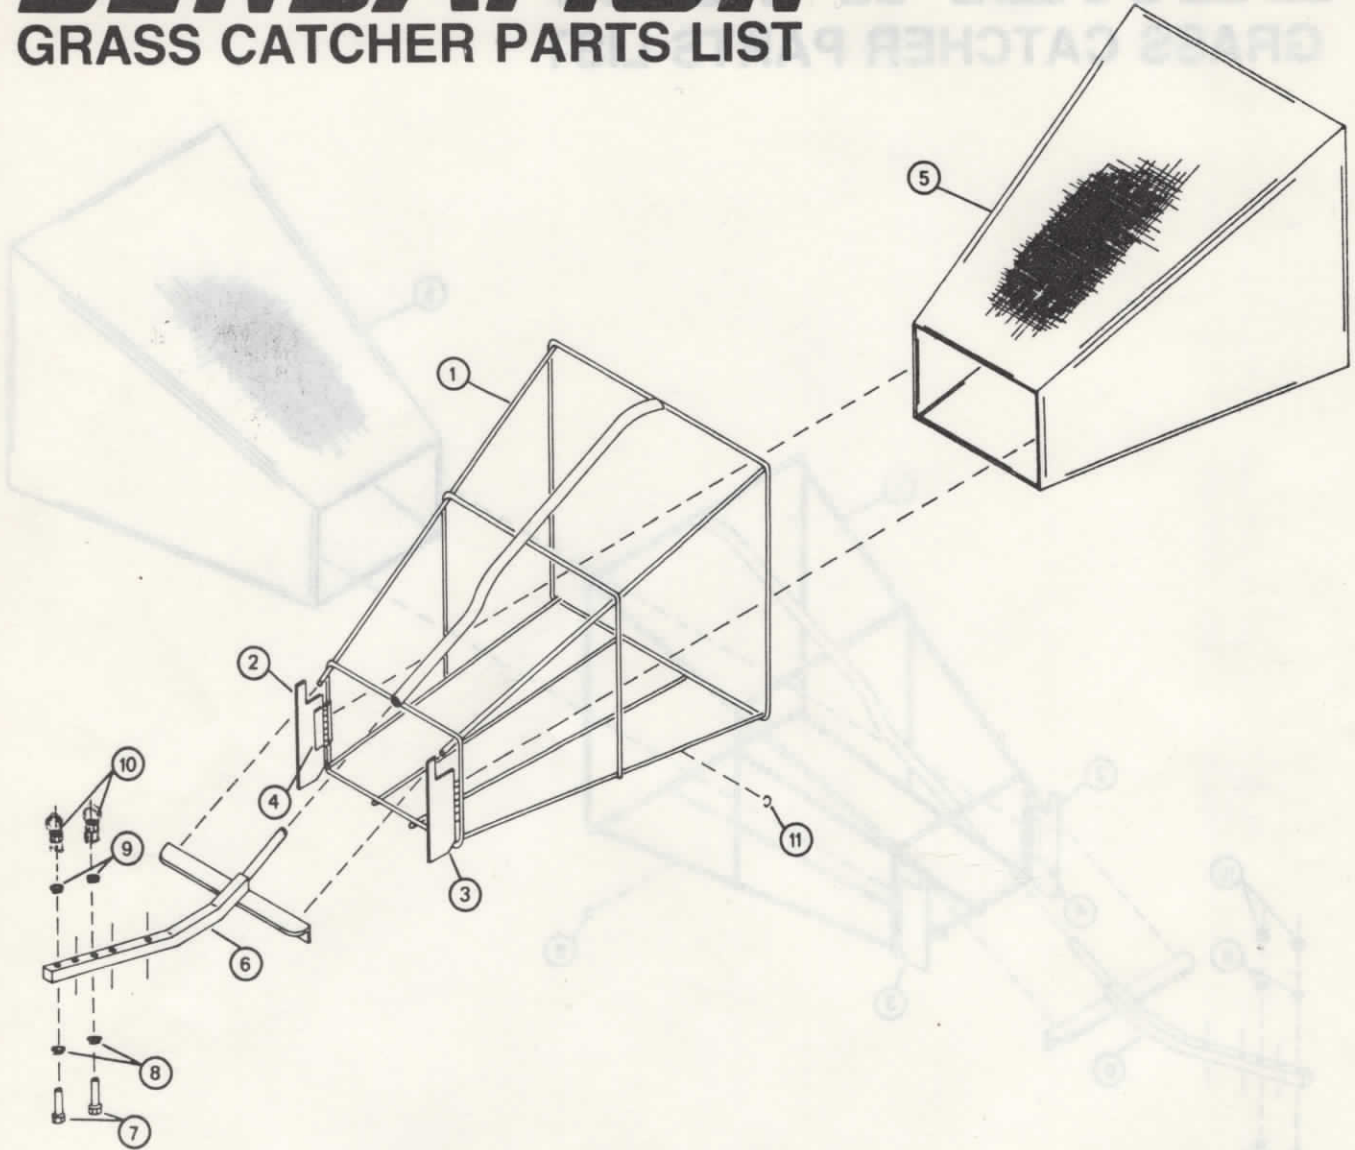

SENSATION

GRASS CATCHER PARTS LIST

Model 90A9-0
(Old No. GC-20A)

ITEM	PART NO.	DESCRIPTION	ITEM	PART NO.	DESCRIPTION
1	021-913	Frame w/hinge baffle	8	980-181	Washer, 1/4 Flat
2	021-916	Baffle w/hinge R.H.	9	982-181	Lock Washer, 1/2 Split
3	021-915	Baffle w/hinge L.H.	10	960-181	Nut, 1/4 NC Hex
4	023-938	Hinge	*11	033-904	Top Screen Panel
5	999-530	Hog Ring - Hand pliers	*12	033-903	Bottom & Sides Panel
6	021-939	Tee Bracket - Universal	*13	033-905	Rear Panel
7	901-191	HCS - 1/4 NC X 1-1/2		*032-901	Panel Kit - Includes one ea. of #11, 12, 13 and 100 ea. of #5.

SENSATION

GRASS CATCHER PARTS LIST

Model 90A9-1
(Old No. GC-23A)

ITEM	PART NO.	DESCRIPTION
1	021-913	Frame w/hinge baffle
2	021-916	Baffle w/hinge R.H.
3	021-915	Baffle w/hinge L.H.
4	023-938	Hinge
5	999-530	Hog Ring - Hand pliers
*6	033-904	Top Screen Panel
*7	033-903	Bottom & Sides Panel
*8	033-905	Rear Panel
	*032-901	Panel Kit - Includes one ea. of #6, 7, 8 and 100 ea. of #5.

MODEL 90A9-2
90A9-3

SENSATION

GRASS CATCHER PARTS LIST

Form No. 113-915 4/79

Form No. 113-915 4/79

ITEM NO.	PART NO.	DESCRIPTION
1	021-913	Frame w/Hinge Baffle
2	021-916	Baffle w/Hinge R.H.
3	021-915	Baffle w/Hinge L.H.
4	023-938	Hinge
5	033-906	Replacement Poly Bag — Includes 100 ea of item #11
6	021-939	Tee Bracket — Universal
7	901-191	Hex Cap Screw 1/4 NC x 1 1/2
8	980-181	Washer 1/4 Flat
9	982-181	Lock Washer 1/4 Split
10	960-181	Nut 1/4 NC Hex
11	999-530	Hog Ring — Hand Pliers (50 count min.)

SENSATION

GRASS CATCHER PARTS LIST

Model 90A9-4

ITEM NO.	PART NO.	DESCRIPTION
1	021-913	Frame w/Hinge Baffle
2	021-916	Baffle w/Hinge R.H.
3	021-915	Baffle w/Hinge L.H.
4	023-938	Hinge
5	033-906	Replacement Poly Bag - Includes 100 ea of item #11
6	021-939	Tee Bracket - Universal
7	913-191	HCS, 1/4 NC X 1-1/2 Full Thread
8	999-596	Tension Nut, 1/4-20
9	982-181	Lock Washer, 1/4 Split
10	021-940	Eye Nut, 1/4 NC
11	999-530	Hog Ring - Hand Pliers (50 count min.)