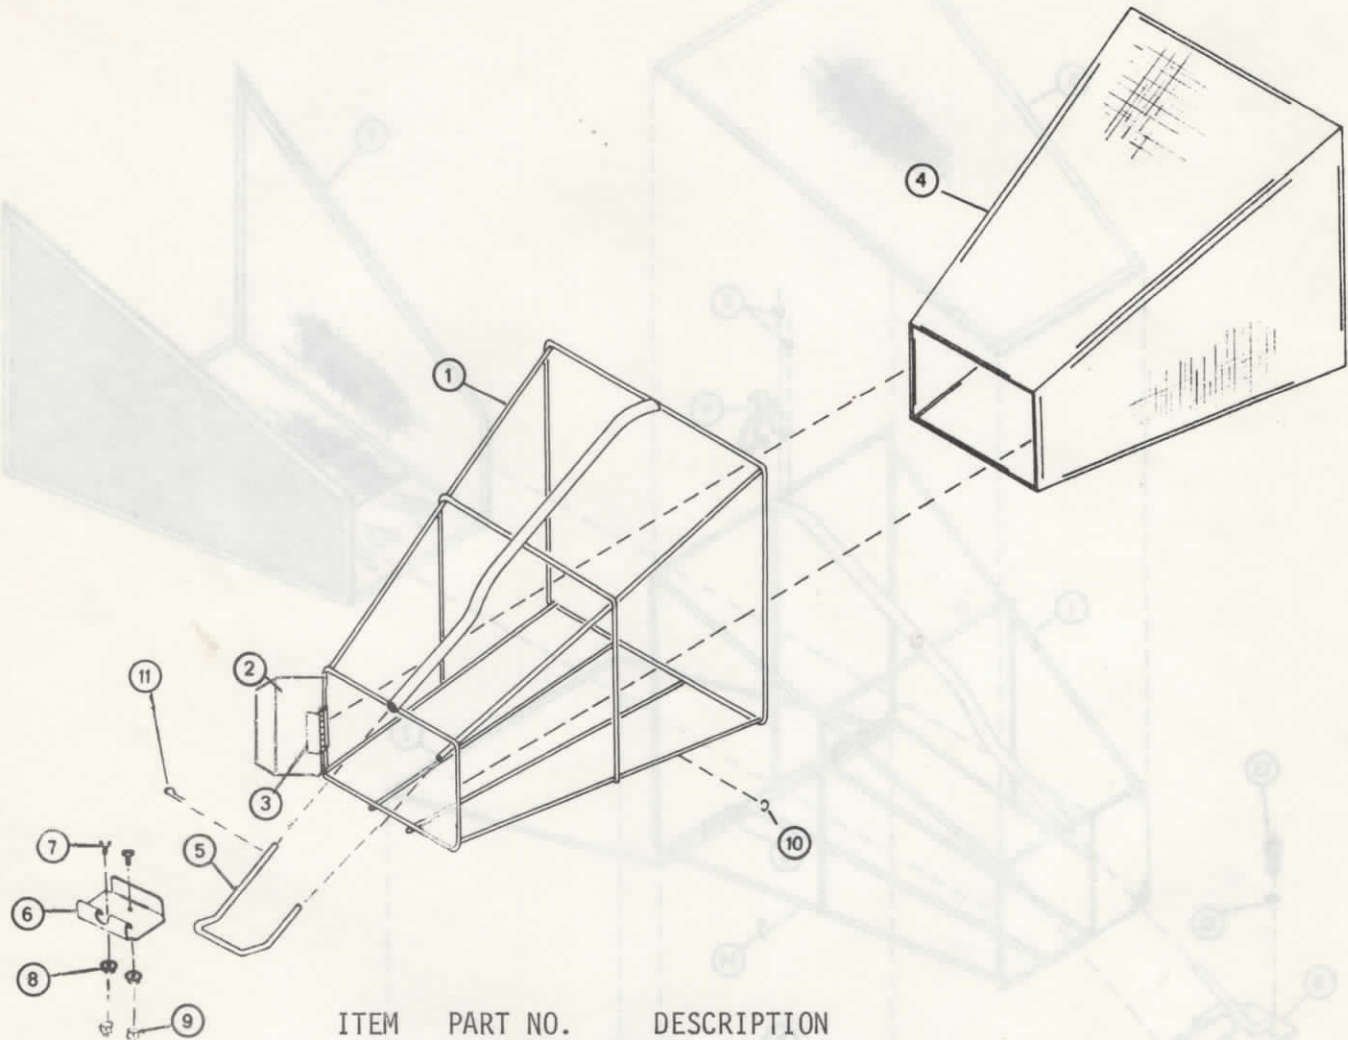

SENSATION

GRASS CATCHER PARTS LIST

Model 90M9-0
(Old No. GC-40A)

ITEM	PART NO.	DESCRIPTION
1	021-929	Frame w/Hinge Baffle
2	021-927	Baffle w/Hinge
3	023-926	Hinge - Spring
4	033-906	Replacement Poly Bag - Includes 100 ea. of item #10
5	023-927	Bracket Rod
6	033-908	Deck Bracket
7	901-186	Hex Cap Screw, 1/4 NC X 3/4
8	982-181	Lock Washer, 1/4 Split
9	960-181	Nut, 1/4 NC Hex
10	999-530	Hog Ring - Hand Pliers (50 count minimum)
11	992-119	Cotter Pin, 3/32 X 7/8