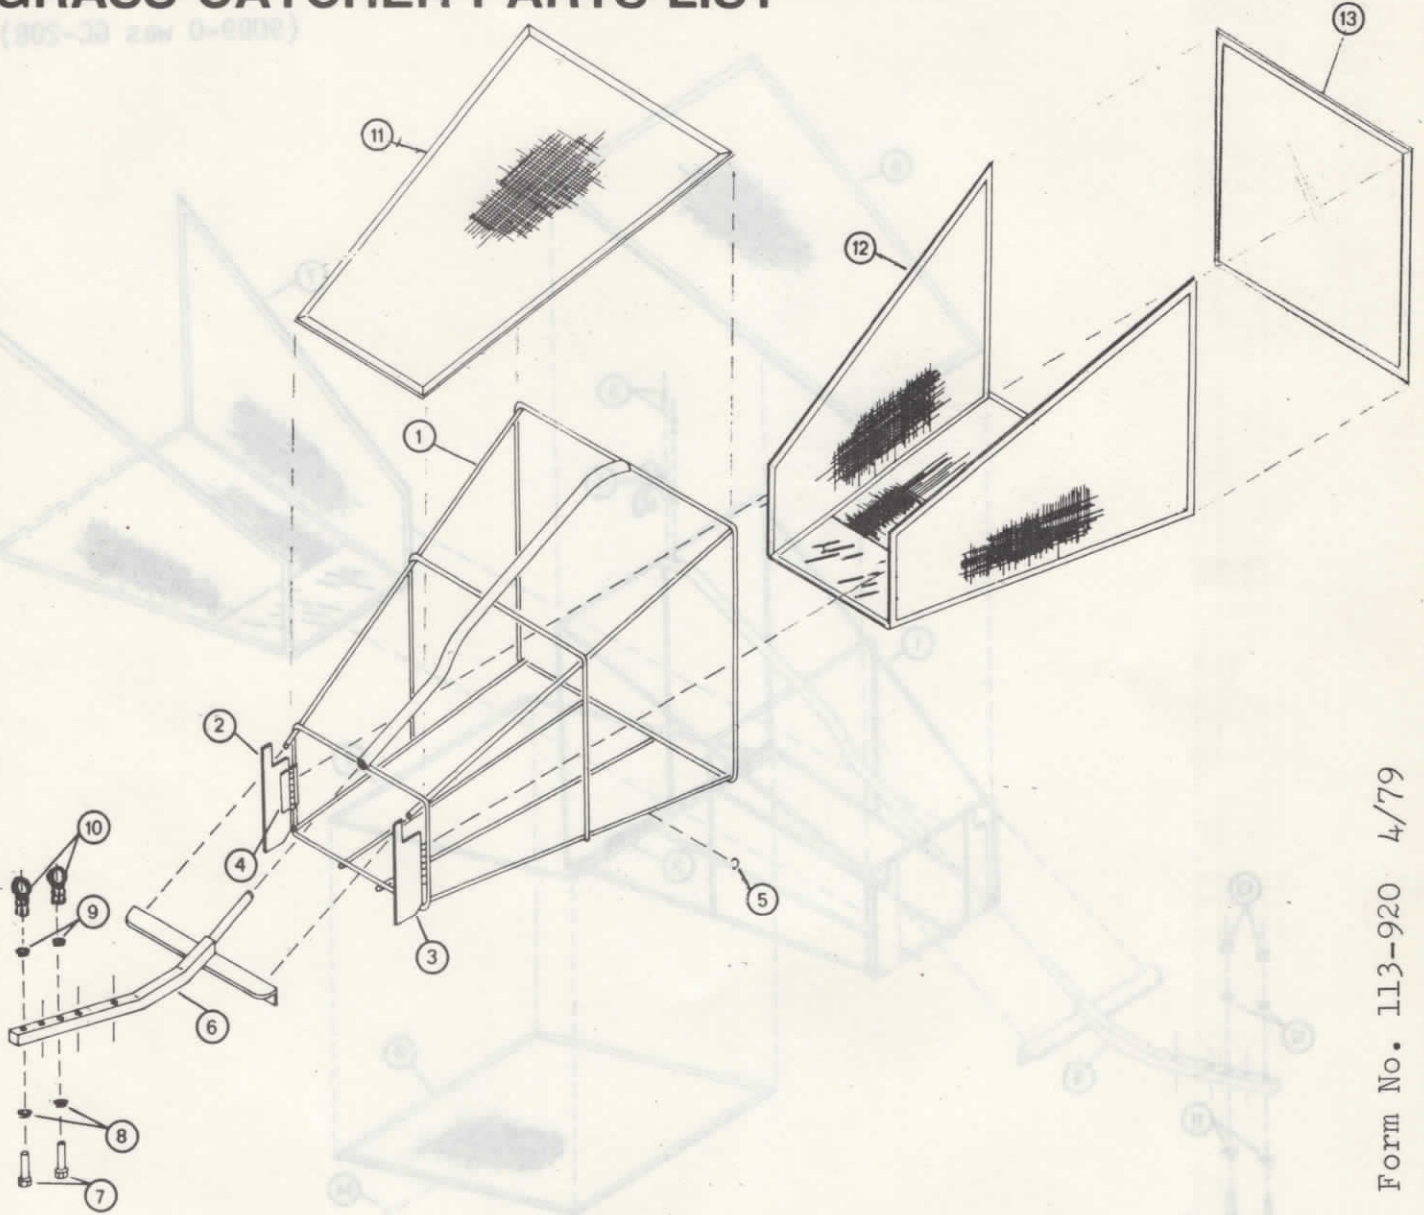

SENSATION

GRASS CATCHER PARTS LIST

Model 90A9-4

ITEM NO.	PART NO.	DESCRIPTION
1	021-913	Frame w/Hinge Baffle
2	021-916	Baffle w/Hinge R.H.
3	021-915	Baffle w/Hinge L.H.
4	023-938	Hinge
5	033-906	Replacement Poly Bag - Includes 100 ea of item #11
6	021-939	Tee Bracket - Universal
7	913-191	HCS, 1/4 NC X 1-1/2 Full Thread
8	999-596	Tension Nut, 1/4-20
9	982-181	Lock Washer, 1/4 Split
10	021-940	Eye Nut, 1/4 NC
11	999-530	Hog Ring - Hand Pliers (50 count min.)

THE SENSATION CORPORATION • OMAHA, NEBRASKA 68110 USA

SENSATION

Model 90A9-5

GRASS CATCHER PARTS LIST

ITEM	PART NO.	DESCRIPTION	ITEM	PART NO.	DESCRIPTION
1	021-913	Frame w/hinge baffle	8	999-596	Tension Nut, 1/4-20
2	021-916	Baffle w/hinge R.H.	9	982-181	Lock Washer, 1/2 Split
3	021-915	Baffle w/hinge L.H.	10	021-940	Eye Nut, 1/4 NC
4	023-938	Hinge	*11	033-904	Top Screen Panel
5	999-530	Hog Ring - Hand pliers	*12	033-903	Bottom & Sides Panel
6	021-939	Tee Bracket - Universal	*13	033-905	Rear Panel
7	913-191	HCS - 1/4 NC X 1-1/2	*032-901		Panel Kit - Includes one ea. of #11, 12, 13 and 100 ea. of #5.