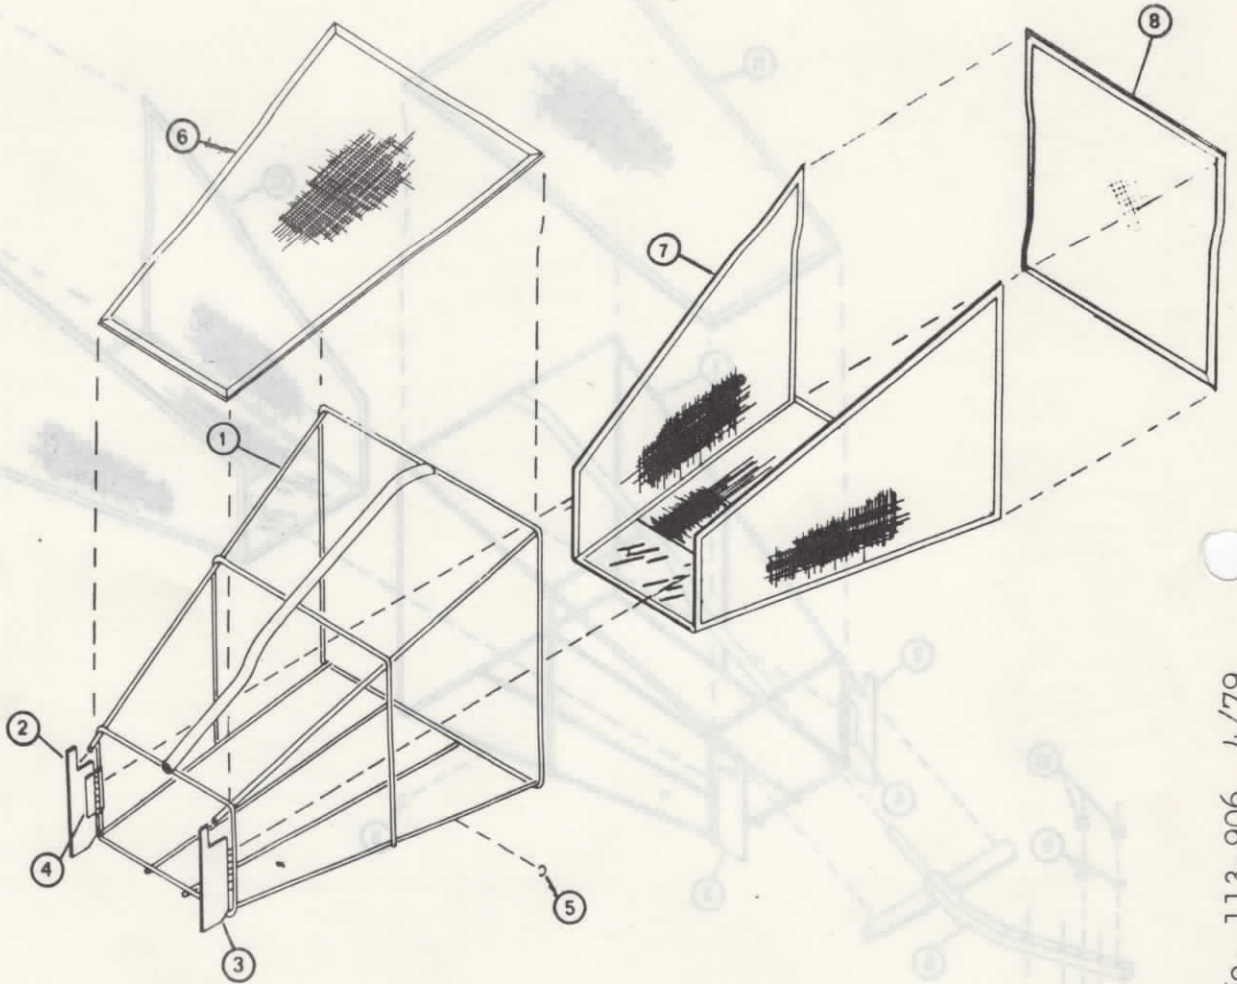

SENSATION

GRASS CATCHER PARTS LIST

Model 90A9-0
(Old No. GC-20A)

ITEM	PART NO.	DESCRIPTION	ITEM	PART NO.	DESCRIPTION
1	021-913	Frame w/hinge baffle	8	980-181	Washer, 1/4 Flat
2	021-916	Baffle w/hinge R.H.	9	982-181	Lock Washer, 1/2 Split
3	021-915	Baffle w/hinge L.H.	10	960-181	Nut, 1/4 NC Hex
4	023-938	Hinge	*11	033-904	Top Screen Panel
5	999-530	Hog Ring - Hand pliers	*12	033-903	Bottom & Sides Panel
6	021-939	Tee Bracket - Universal	*13	033-905	Rear Panel
7	901-191	HCS - 1/4 NC X 1-1/2		*032-901	Panel Kit - Includes one ea. of #11, 12, 13 and 100 ea. of #5.

SENSATION

GRASS CATCHER PARTS LIST

Model 90A9-1
(Old No. GC-23A)

ITEM	PART NO.	DESCRIPTION
1	021-913	Frame w/hinge baffle
2	021-916	Baffle w/hinge R.H.
3	021-915	Baffle w/hinge L.H.
4	023-938	Hinge
5	999-530	Hog Ring - Hand pliers
*6	033-904	Top Screen Panel
*7	033-903	Bottom & Sides Panel
*8	033-905	Rear Panel
	*032-901	Panel Kit - Includes one ea. of #6, 7, 8 and 100 ea. of #5.