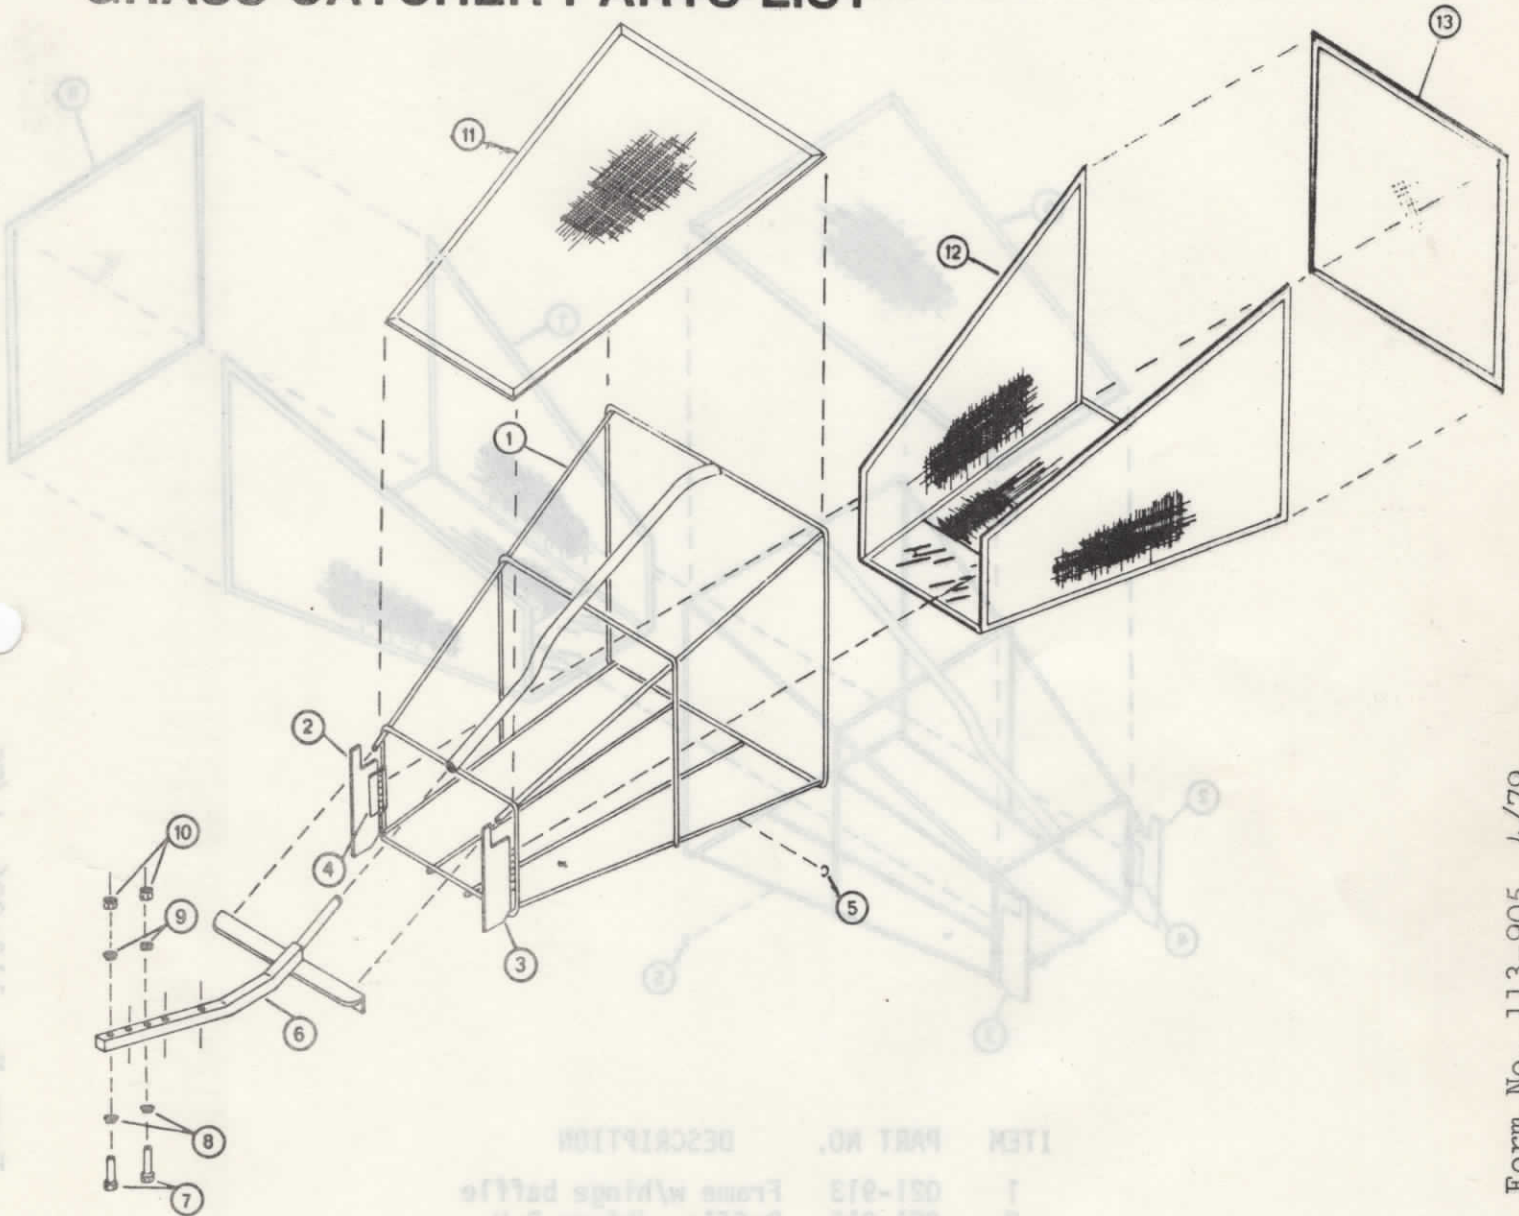

SENSATION

GRASS CATCHER PARTS LIST

Model 90A9-0
(Old No. GC-20A)

ITEM	PART NO.	DESCRIPTION	ITEM	PART NO.	DESCRIPTION
1	021-913	Frame w/hinge baffle	8	980-181	Washer, 1/4 Flat
2	021-916	Baffle w/hinge R.H.	9	982-181	Lock Washer, 1/2 Split
3	021-915	Baffle w/hinge L.H.	10	960-181	Nut, 1/4 NC Hex
4	023-938	Hinge	*11	033-904	Top Screen Panel
5	999-530	Hog Ring - Hand pliers	*12	033-903	Bottom & Sides Panel
6	021-939	Tee Bracket - Universal	*13	033-905	Rear Panel
7	901-191	HCS - 1/4 NC X 1-1/2		*032-901	Panel Kit - Includes one ea. of #11, 12, 13 and 100 ea. of #5.

SENSATION

GRASS CATCHER PARTS LIST

Model 90A9-1
(Old No. GC-23A)

ITEM	PART NO.	DESCRIPTION
1	021-913	Frame w/hinge baffle
2	021-916	Baffle w/hinge R.H.
3	021-915	Baffle w/hinge L.H.
4	023-938	Hinge
5	999-530	Hog Ring - Hand pliers
*6	033-904	Top Screen Panel
*7	033-903	Bottom & Sides Panel
*8	033-905	Rear Panel
	*032-901	Panel Kit - Includes one ea. of #6, 7, 8 and 100 ea. of #5.

MODEL 90A9-2
90A9-3

SENSATION

GRASS CATCHER PARTS LIST

Form No. 113-915 4/79

Form No. 113-915 4/79

ITEM NO.	PART NO.	DESCRIPTION
1	021-913	Frame w/Hinge Baffle
2	021-916	Baffle w/Hinge R.H.
3	021-915	Baffle w/Hinge L.H.
4	023-938	Hinge
5	033-906	Replacement Poly Bag — Includes 100 ea of item #11
6	021-939	Tee Bracket — Universal
7	901-191	Hex Cap Screw 1/4 NC x 1 1/2
8	980-181	Washer 1/4 Flat
9	982-181	Lock Washer 1/4 Split
10	960-181	Nut 1/4 NC Hex
11	999-530	Hog Ring — Hand Pliers (50 count min.)