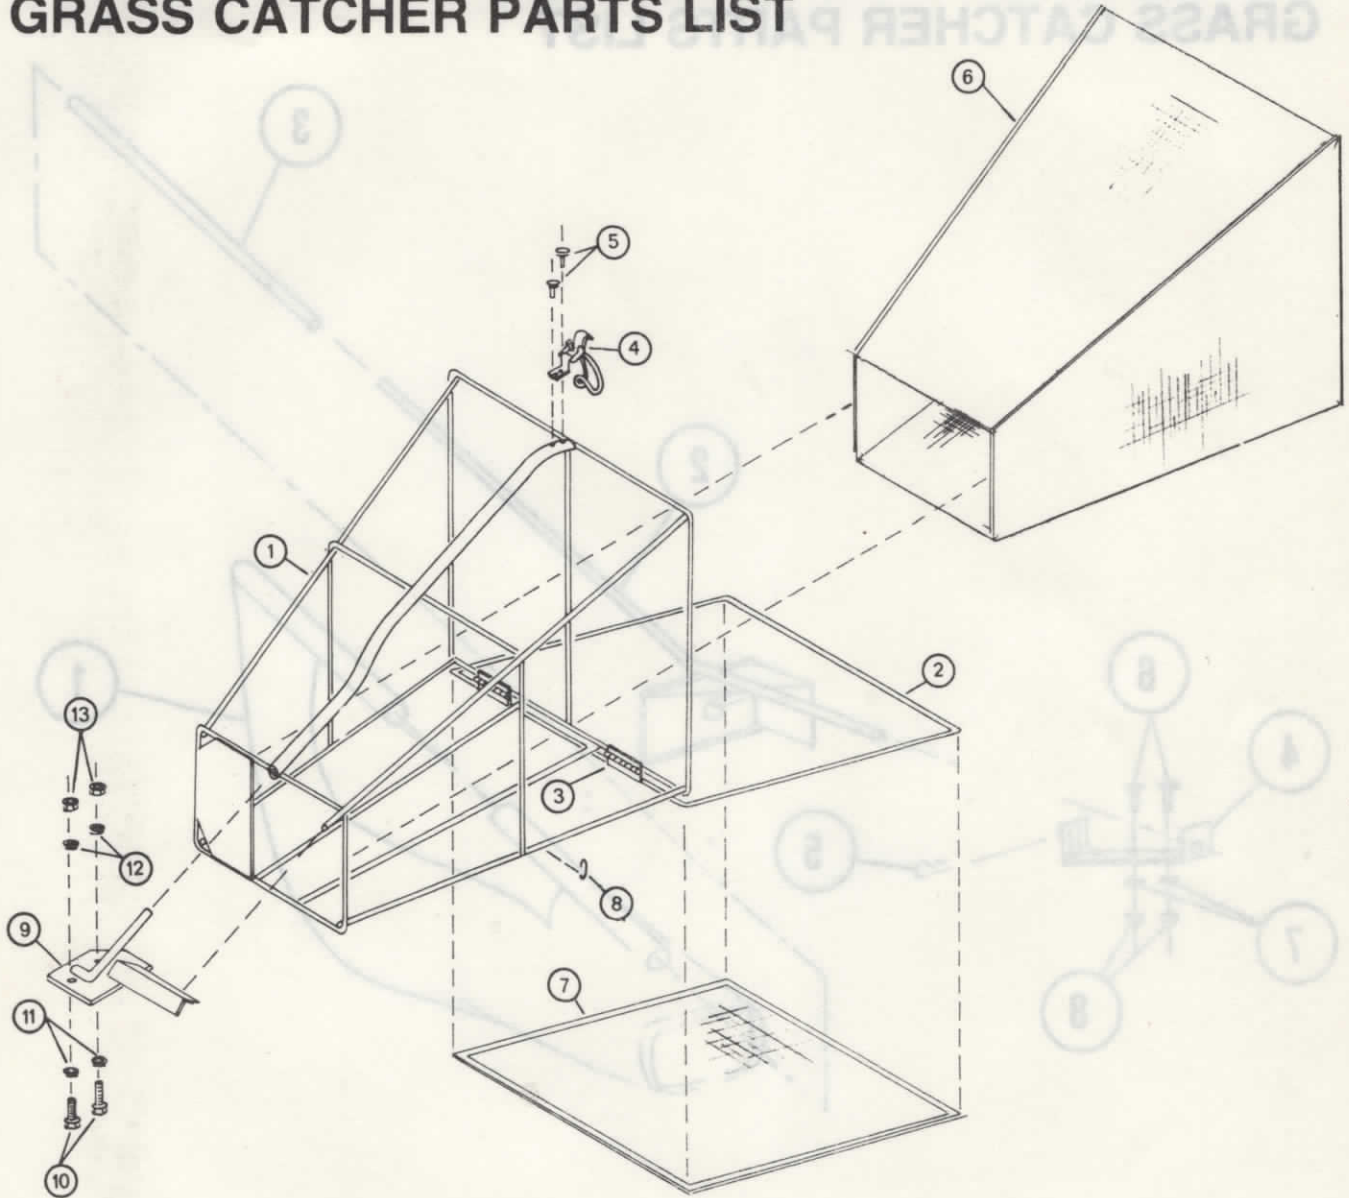

Form No. 113-908 4/79

SENSATION

MODEL 9009-0

(Old No. GC-28A)

GRASS CATCHER PARTS LIST

1012 10" 113-904 1/10

ITEM NO.	NEW PART NO.	OLD PART NO.	DESCRIPTION	ITEM
1	033-902	GC-28	Bag Only (Cloth)	1
2	022-902	GC-28AM	Frame Weldment	2
3	023-901	GC-29D	Extension Tube	3
4	023-906	GC-29F	Mounting Bracket	4
5	901-185	CC-3	HCS, 1/4 NC X 5/8	5
6	982-181	WL-1	Lock Washer, 1/4 Split	6
7	960-181	NC-6	Nut, 1/4 NC Hex	7

SENSATION

GRASS CATCHER PARTS LIST

ITEM	PART NO.	DESCRIPTION	ITEM	PART NO.	DESCRIPTION
1	021-935	Frame w/Hinge Door	*8	999-530	Hog Ring - Hand Pliers
2	021-910	Rear Door w/Hinges	9	021-934	Mounting Bracket
3	023-938	Hinge	10	901-188	HCS, 1/4 NC X 1
4	999-553	Catch	11	980-181	Washer, 1/4 Flat
5	999-353	Pop Rivet, 1/8 X 3/8	12	982-181	Lock Washer, 1/4 Split
*6	030-901	Cover (Top, Bottom/Sides)	13	960-181	Nut, 1/4 NC Hex
*7	030-902	Cover - Door	*033-907		Cover Kit - Includes one ea. of #6, #7, and 100 ea. of #8