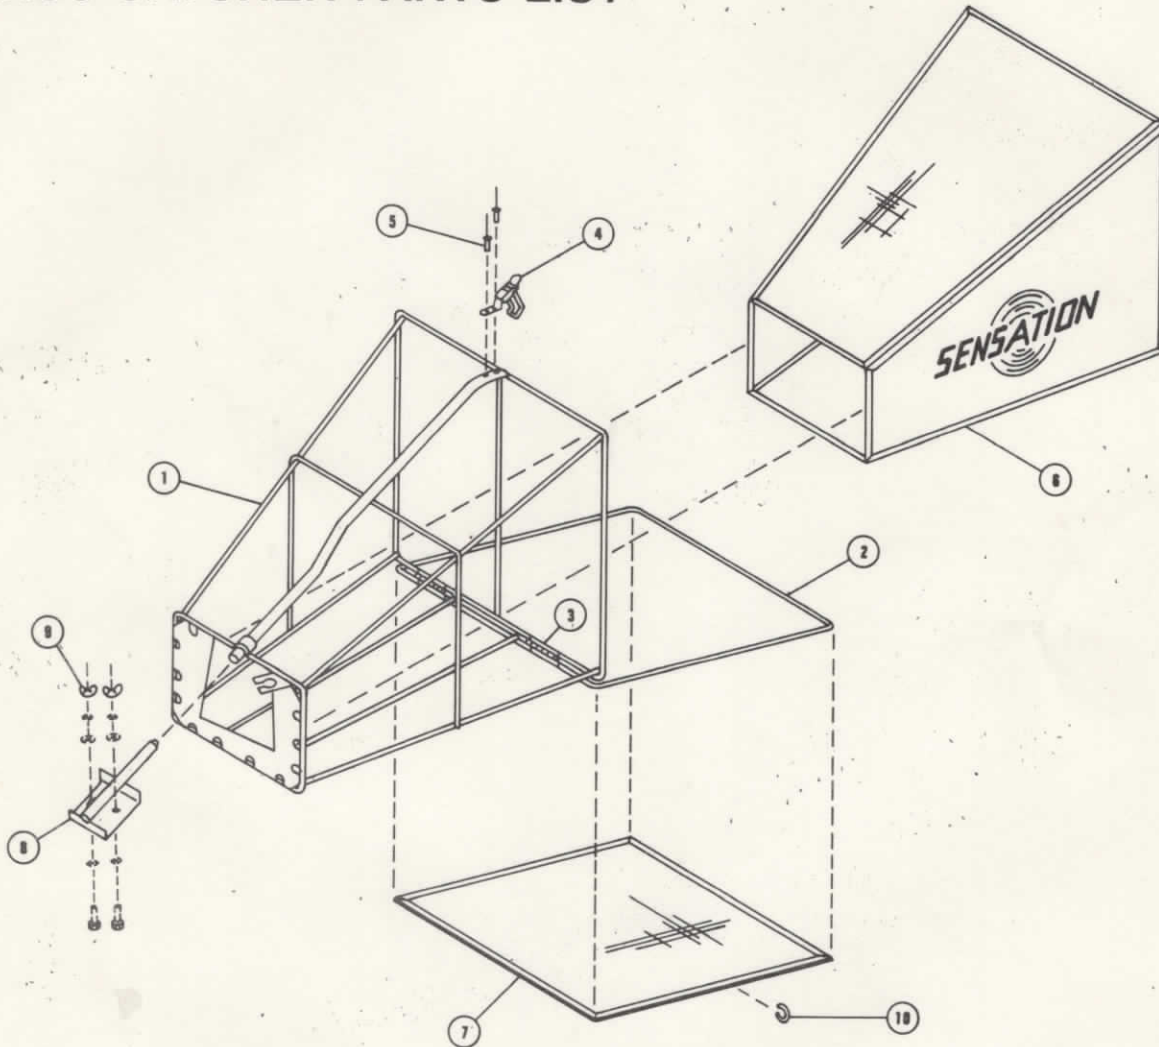

MODELS 90Q9-0

(Old No. GC-26A)

SENSATION

GRASS CATCHER PARTS LIST

Form No. 113-902 4/79

ITEM NO.	NEW PART NO.	DESCRIPTION
1	033-901	Grass Bag Only (Cloth)
2	021-901	Frame Weldment
3	023-901	Extension Tube
4	021-902	Mounting Bracket
5	994-147	Hair Pin Clip
6	901-181	HCS, 1/4 NC X 5/8
7	982-181	Lock Washer, 1/4 Split
8	960-181	Nut, 1/4 NC Hex

SENSATION

MODEL 90S9-0

GRASS CATCHER PARTS LIST

Form No. 113-922 5/79

ITEM	PART NO.	DESCRIPTION	ITEM	PART NO.	DESCRIPTION
1	021-941	Frame w/Hinged Door	8	021-945	Mounting Bracket
2	021-946	Rear Door w/Hinges	9	976-181	Wing Nut 1/4 NC
3	023-938	Hinge	*10	999-530	Hog Ring - Hand Pliers
4	999-553	Catch	*11	032-904	Panel Kit-Includes one each of Items #6 & #7 and 100 of Item #10.
5	999-353	Pop Rivet 1/8 x 3/8			
*6	033-915	Cover - 4 Panel			
*7	033-916	Cover - Door Panel			