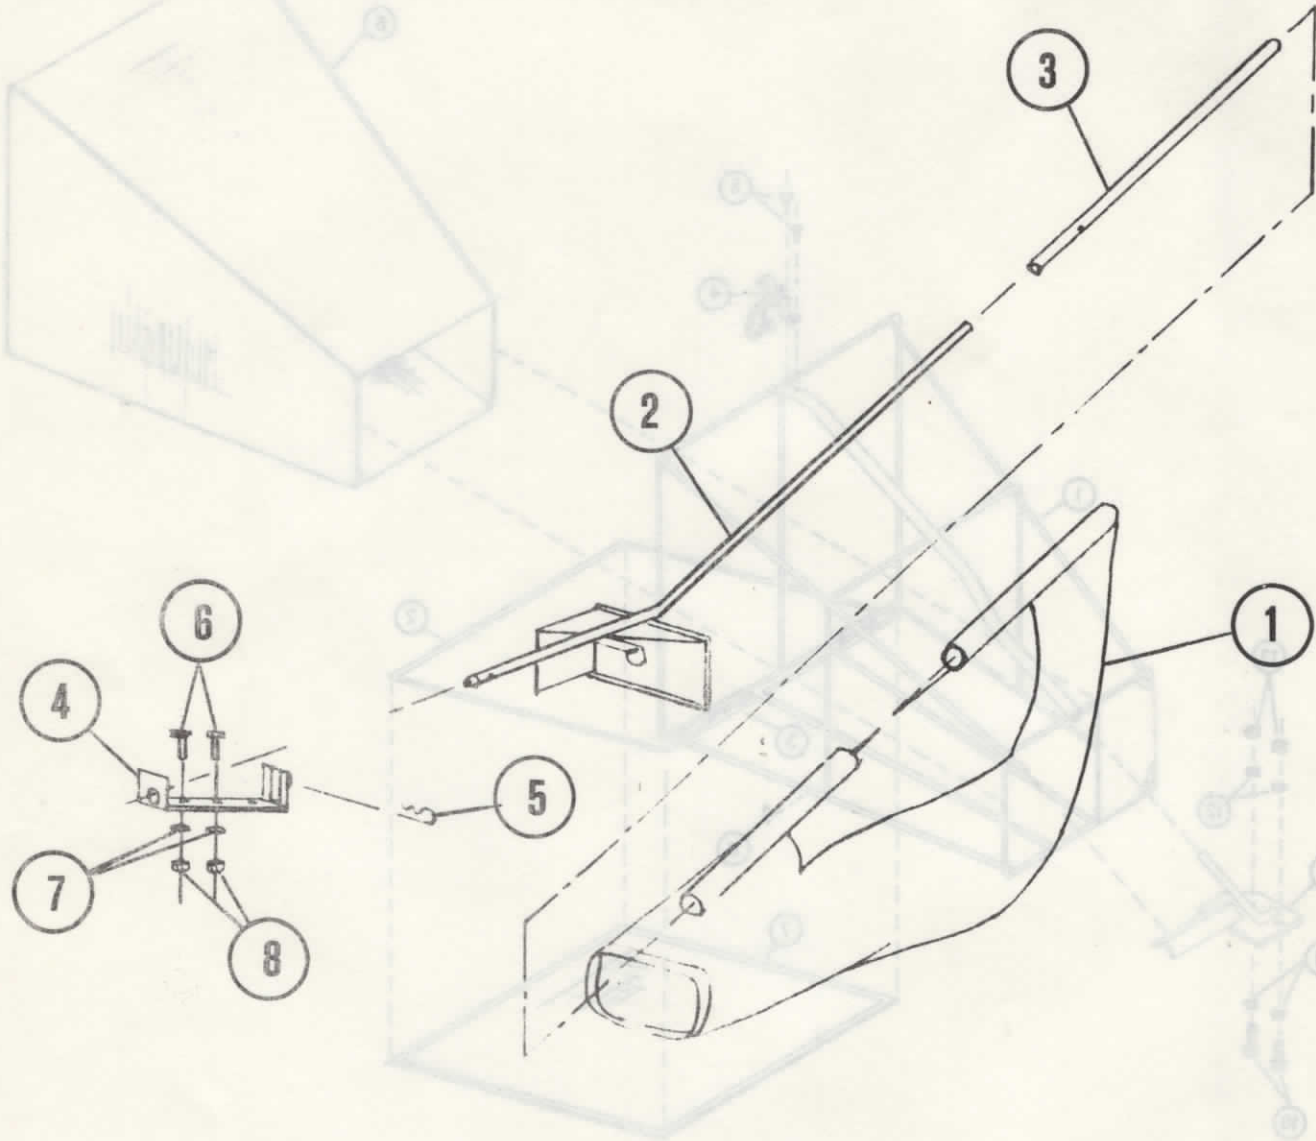

MODELS 90Q9-0

(Old No. GC-26A)

SENSATION

GRASS CATCHER PARTS LIST

Form No. 113-902 4/79

ITEM NO.	NEW PART NO.	DESCRIPTION
1	033-901	Grass Bag Only (Cloth)
2	021-901	Frame Weldment
3	023-901	Extension Tube
4	021-902	Mounting Bracket
5	994-147	Hair Pin Clip
6	901-181	HCS, 1/4 NC X 5/8
7	982-181	Lock Washer, 1/4 Split
8	960-181	Nut, 1/4 NC Hex