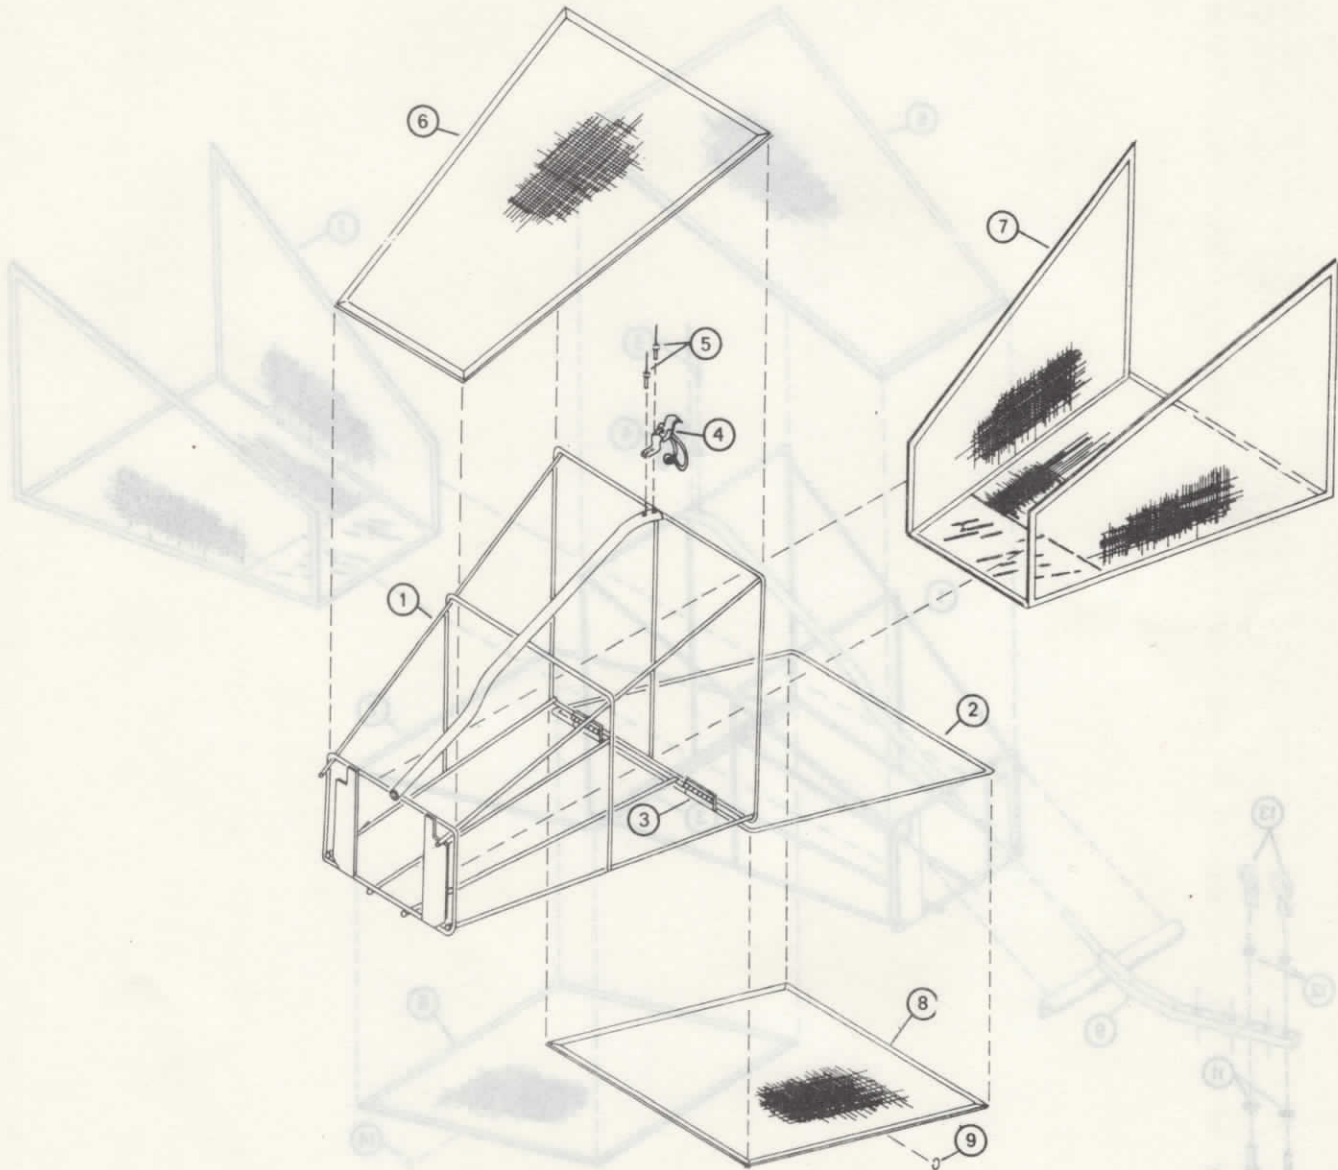

MODEL 90B9-1

(01d No. GC-23B)

SENSATION

GRASS CATCHER PARTS LIST

ITEM NO.	PART NO.	DESCRIPTION	ITEM NO.	PART NO.	DESCRIPTION
1	021-907	Frame w/Hinge Door	*7	033-903	Bottom & Sides Panel
2	021-910	Rear Door w/Hinges	*8	033-905	Door Screen Panel
3	023-938	Hinge	9	999-530	Hog Ring - Hand Pliers
4	999-553	Catch		*032-901	Panel Kit - includes one ea of #6, #7, #8, and 100 ea of #9
5	999-353	Pop Rivet 1/8 x 3/8			
*6	033-904	Top Screen Panel